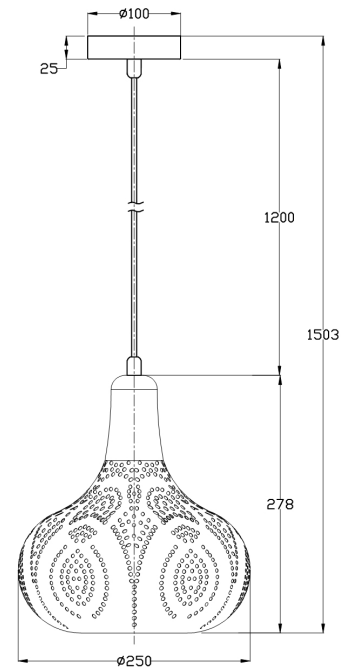

Instruction

Collection: HOUSE

Series: NERIDA

Model: H448-11-W

Ceiling

- Ceiling

1 x E27 (60W)

MAYTONI
DECORATIVE LIGHTING