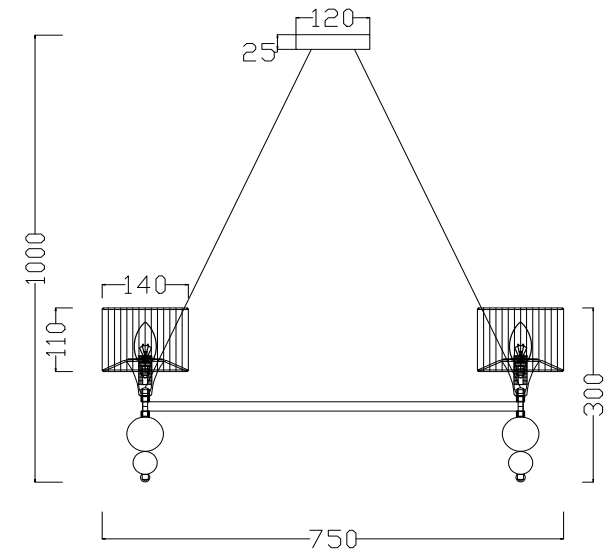

FREYA
TRADITION OF QUALITY

Instruction

FR5093PL-08CH

8 x E14 (40W)

Model: FR5093PL-08CH
Collection: Modern
Series: New Series 093

Ceiling Lamps