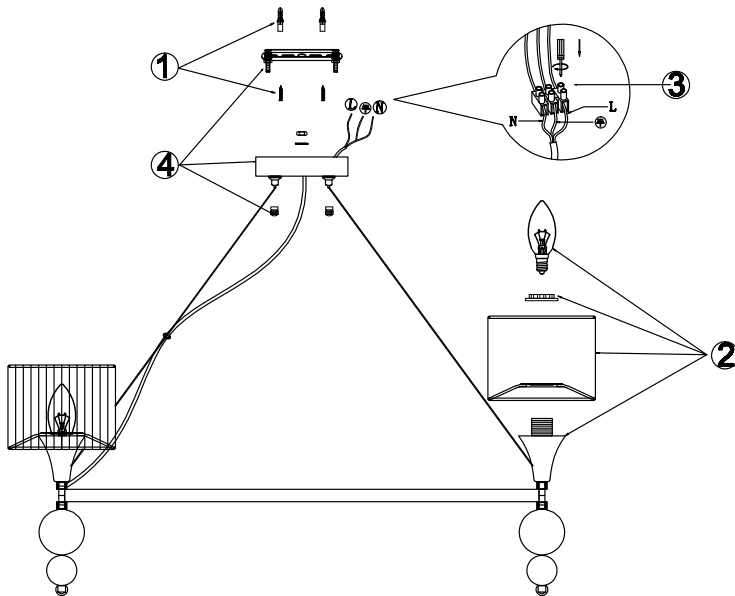

FREYA
TRADITION OF QUALITY

Instruction

FR5093PL-08CH

8 x E14 (40W)

Model: FR5093PL-08CH
Collection: Modern
Series: New Series 093

Ceiling Lamps