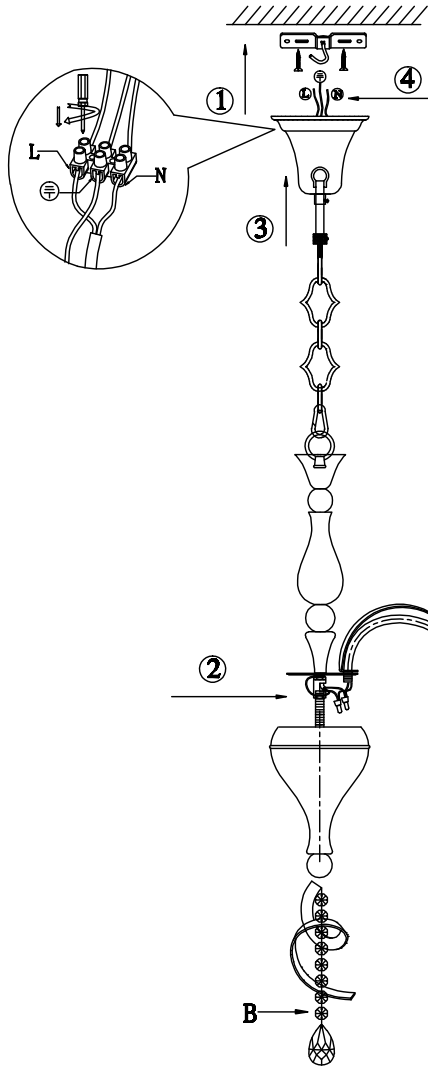

Instruction

Collection: Elegant
Series: Intreccio
Model: ARM010-08-W
Suspended

A=8
B=1

8 x E14 (40w)

MAYTONI
DECORATIVE LIGHTING

www.maytoni.de