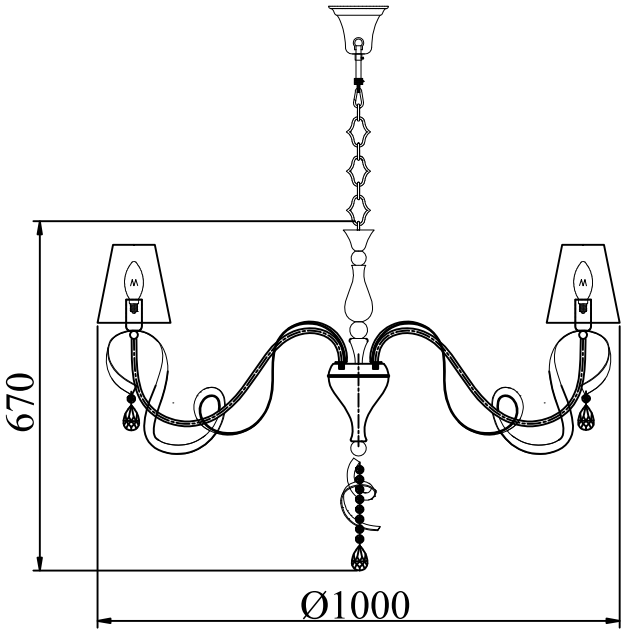

Instruction

Collection: Elegant
Series: Intreccio
Model: ARM010-08-W
Suspended

A=8
B=1

8 x E14 (40w)

MAYTONI
DECORATIVE LIGHTING

www.maytoni.de