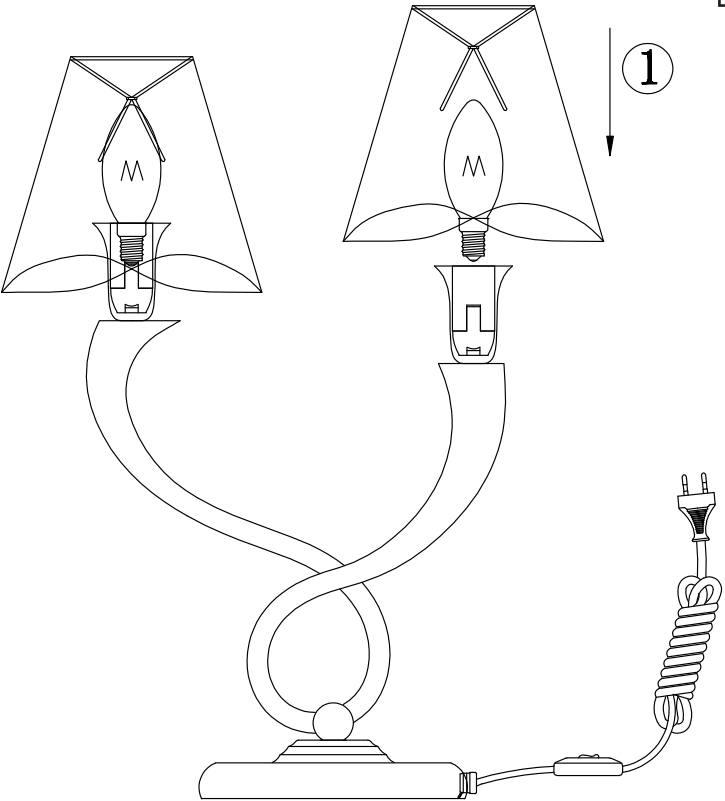

Instruction

Collection: Modern
Series: Boscage
Model: MOD206-22-N
Mobile

2 x E14 (40w)

MAYTONI
DECORATIVE LIGHTING

www.maytoni.de