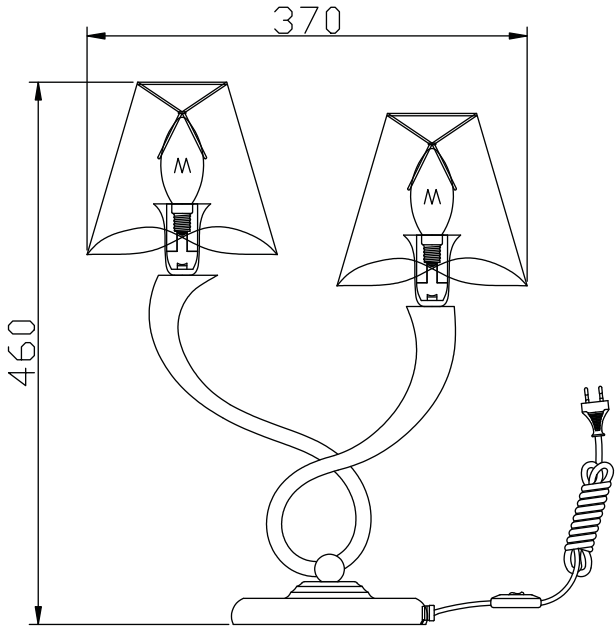

Instruction

Collection: Modern
Series: Boscage
Model: MOD206-22-N
Mobile

2 x E14 (40w)

MAYTONI
DECORATIVE LIGHTING

www.maytoni.de