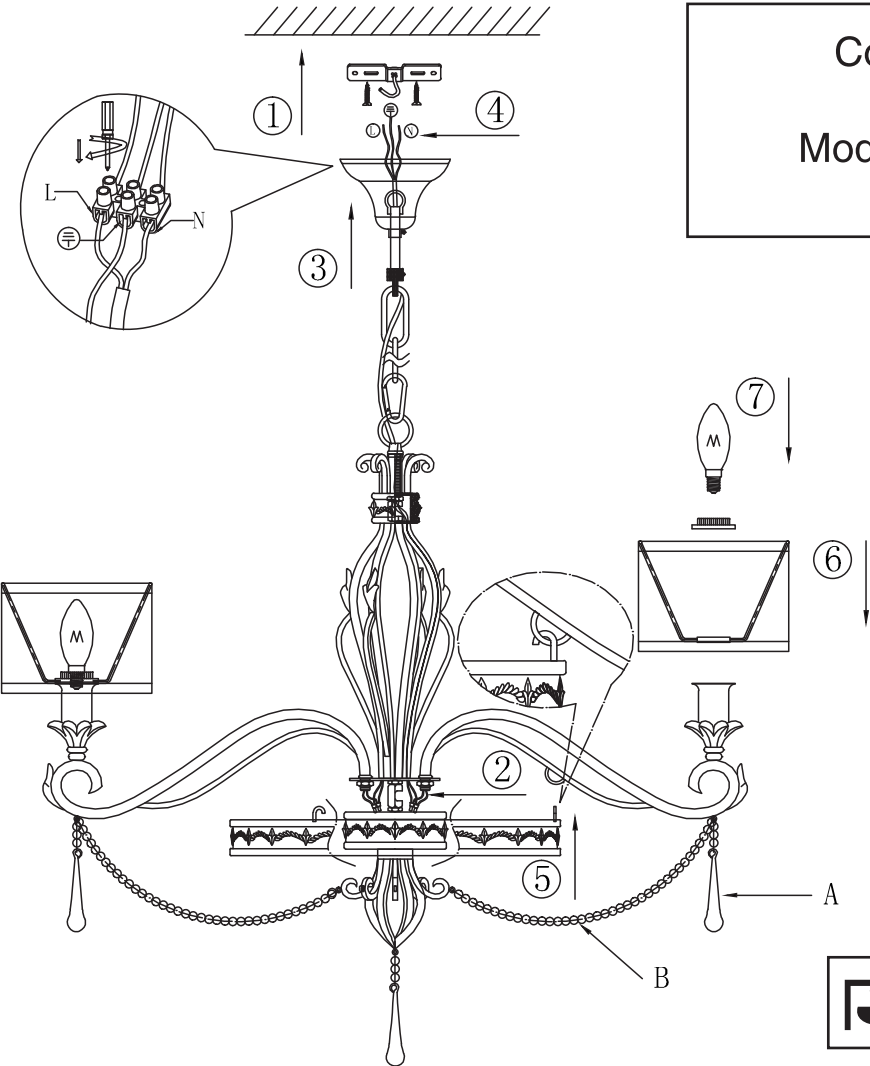

Instruction

Collection: House
Series: Fiore
Model: H235-06-G
Suspended

A=7
B=12

 – Suspended

6 x E14 (40w)

MAYTONI
DECORATIVE LIGHTING
www.maytoni.de