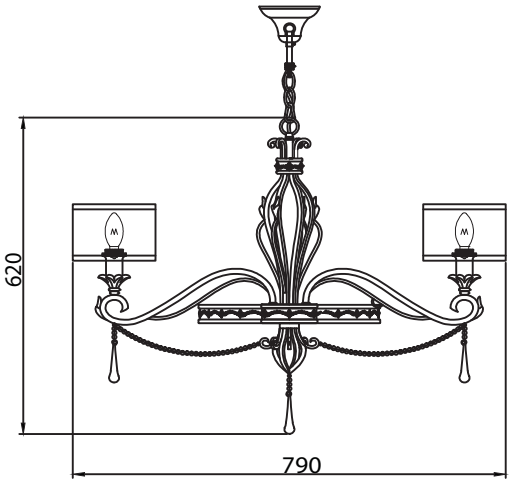

Instruction

Collection: House
Series: Fiore
Model: H235-06-G
Suspended

A=7
B=12

 – Suspended

6 x E14 (40w)

MAYTONI
DECORATIVE LIGHTING
www.maytoni.de