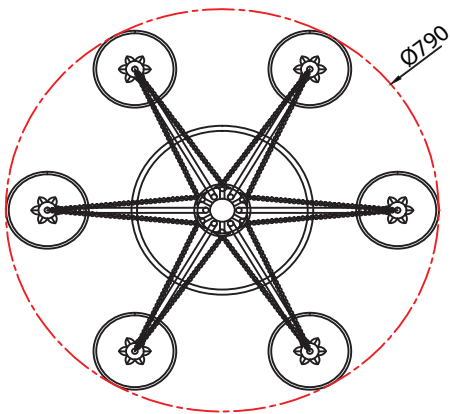

Instruction

Collection: House
Series: Fiore
Model: H235-06-G
Suspended

A=7
B=12

 – Suspended

6 x E14 (40w)

MAYTONI
DECORATIVE LIGHTING
www.maytoni.de