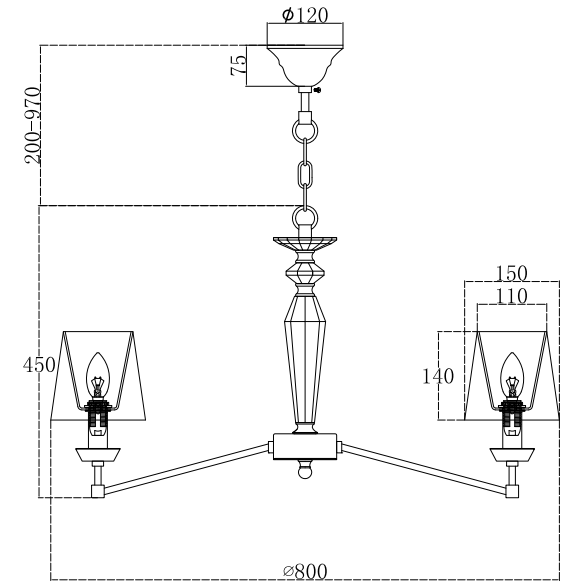

Instruction

MOD064PL-08N

8 x E14 (40W)

Model: MOD064PL-08N
Collection: Neoclassic
Series: New Series 064

Ceiling Lamps