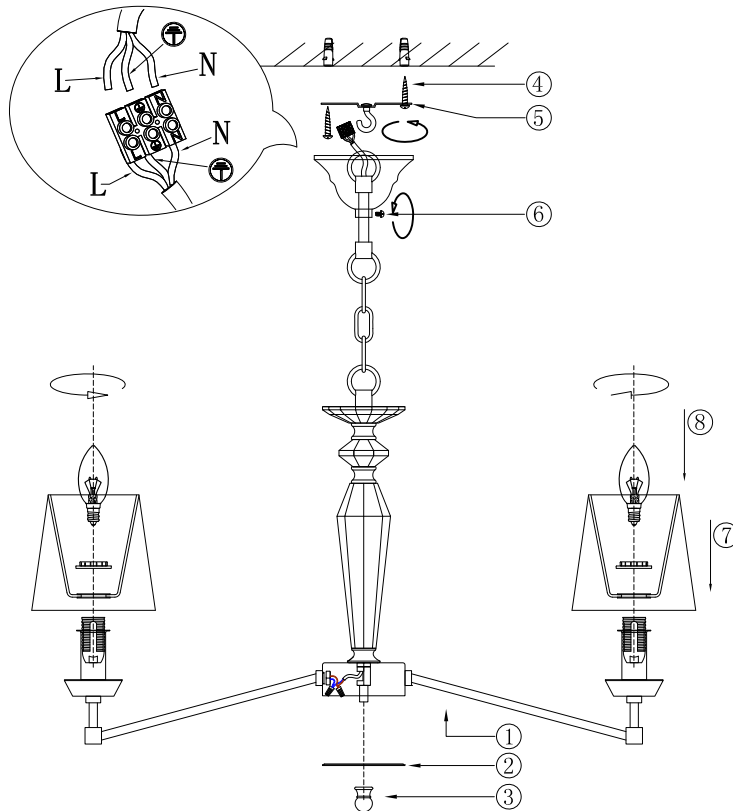

Instruction

MOD064PL-08N

8 x E14 (40W)

Model: MOD064PL-08N
Collection: Neoclassic
Series: New Series 064

Ceiling Lamps