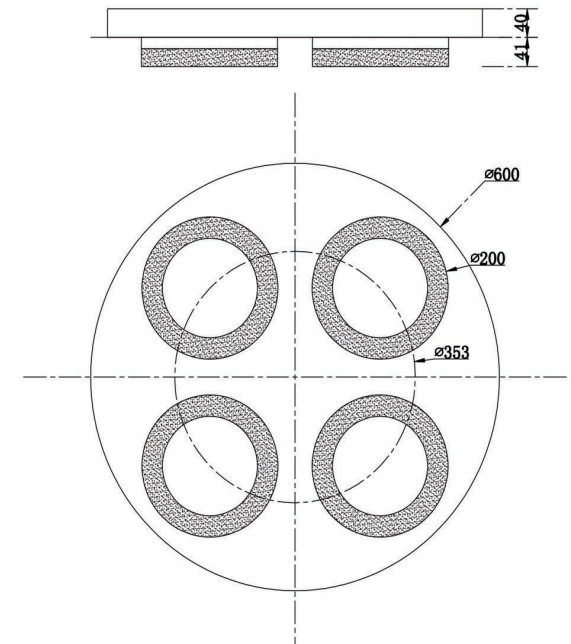

# Instruction

FR6001CL-L44CH

MAX 44W  
3300 Lumen

Model: FR6001CL-L44CH  
Series: Caprice

Ceiling Lamps