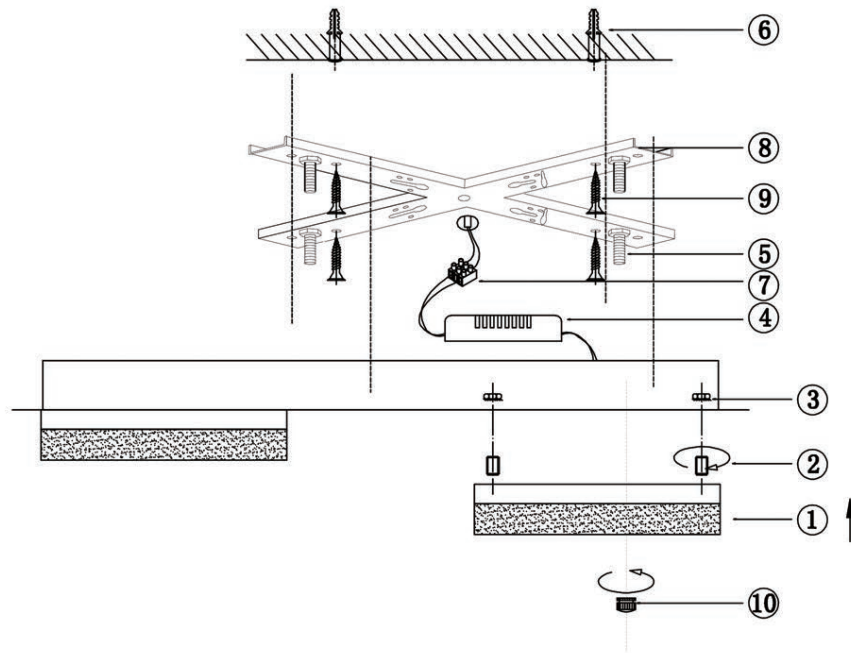

# Instruction

FR6001CL-L44CH

MAX 44W  
3300 Lumen

Model: FR6001CL-L44CH  
Series: Caprice

Ceiling Lamps