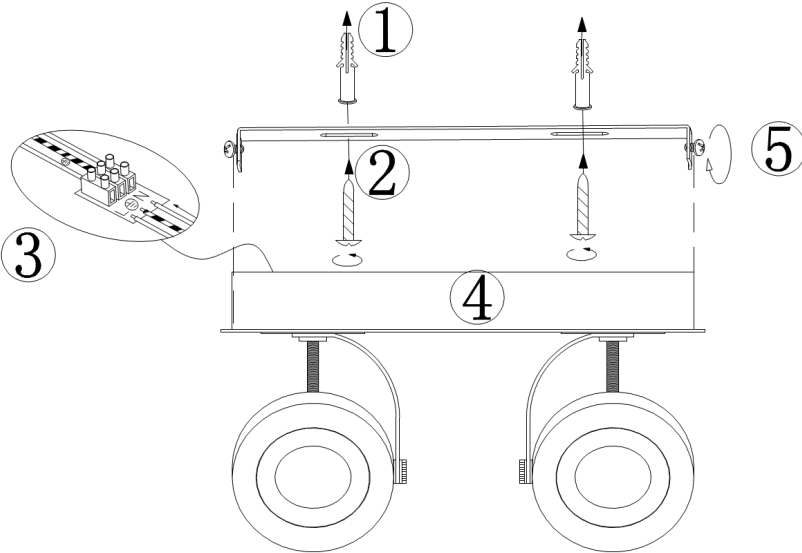

Instruction

Collection: SPOT
Series: MAGNETAR 1
Model: SP161-CW-04-W
Wall & ceiling

- Wall & ceiling

max 5W
400 LM

MAYTONI
DECORATIVE LIGHTING

www.maytoni.de