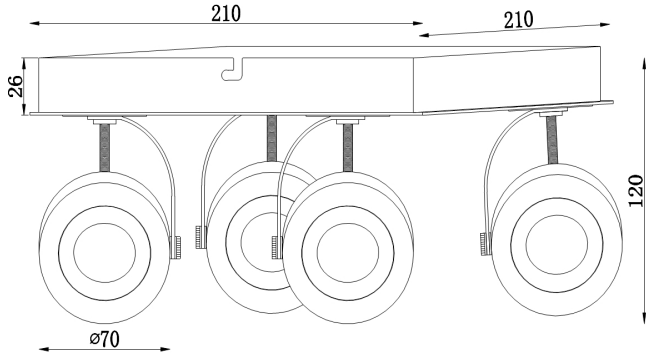

Instruction

Collection: SPOT
Series: MAGNETAR 1
Model: SP161-CW-04-W
Wall & ceiling

- Wall & ceiling

max 5W
400 LM

MAYTONI
DECORATIVE LIGHTING

www.maytoni.de