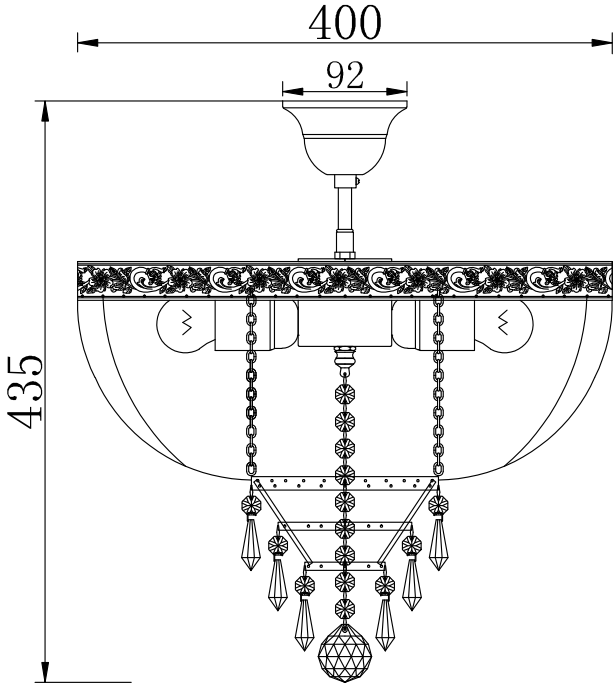

Instruction

Collection: Diamant crystal
Series: Palace
Model: A890-PT40-N
Suspended

MAYTONI
DECORATIVE LIGHTING

www.maytoni.de