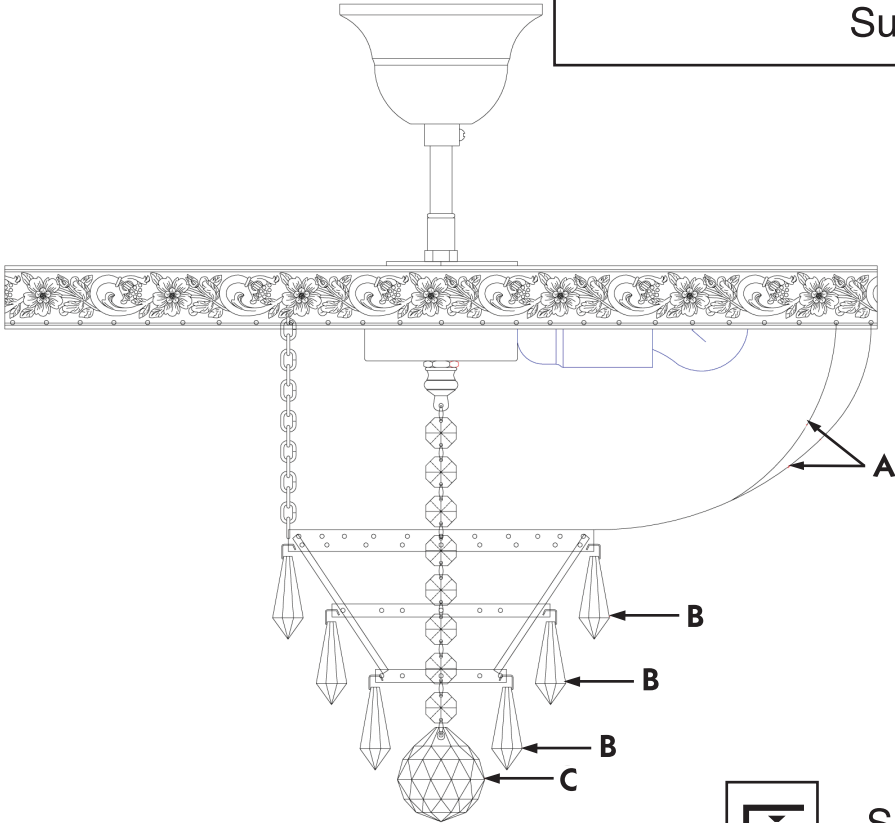

Instruction

Collection: Diamant crystal
Series: Palace
Model: A890-PT40-N
Suspended

MAYTONI
DECORATIVE LIGHTING

www.maytoni.de