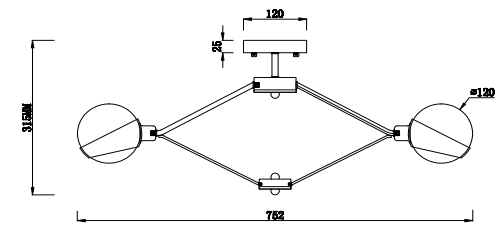

FREYA
TRADITION OF QUALITY

Instruction

FR5009CL-08CH

8 x E14 (60W)

Model: FR5009CL-08CH
Series: Silvia

Ceiling Lamps