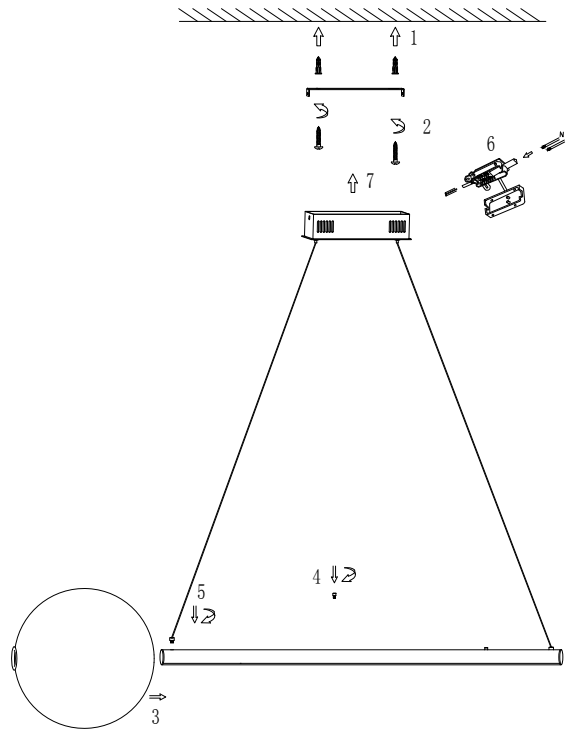

Instruction

MOD063PL-L30G3K

MAX 30W
2500 Lumen

Model: MOD063PL-L30G3K
Collection: Modern
Series: New Series 063

Pendant Lamps