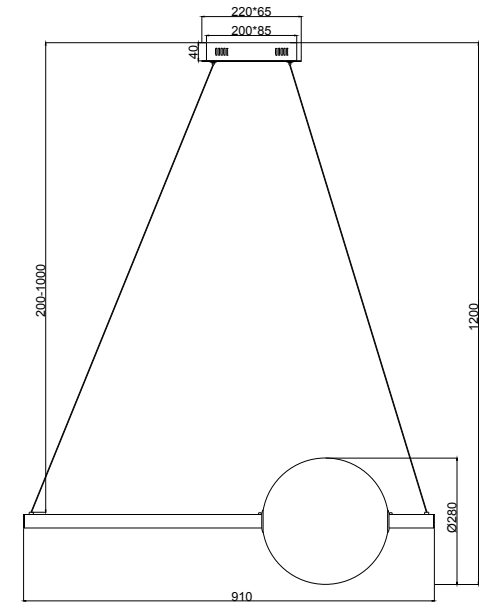

Instruction

MOD063PL-L30G3K

MAX 30W
2500 Lumen

Model: MOD063PL-L30G3K
Collection: Modern
Series: New Series 063

Pendant Lamps