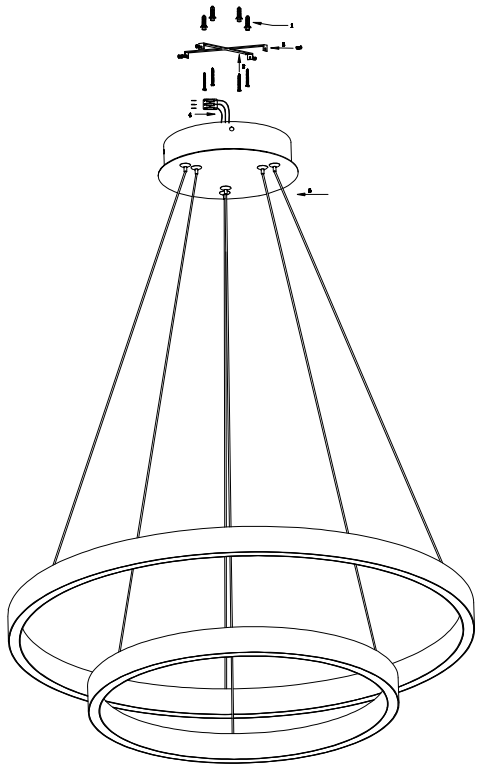

Instruction

MOD058PL-L74BS4K

MAX 88W
5200 Lumen

Model: MOD058PL-L74BS4K
Collection: Technical
Series: Rim

Pendant Lamps