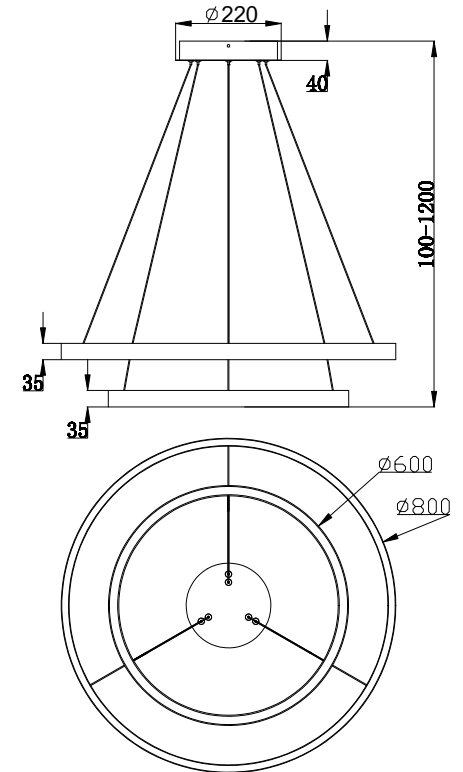

Instruction

MOD058PL-L74BS4K

MAX 88W
5200 Lumen

Model: MOD058PL-L74BS4K
Collection: Technical
Series: Rim

Pendant Lamps