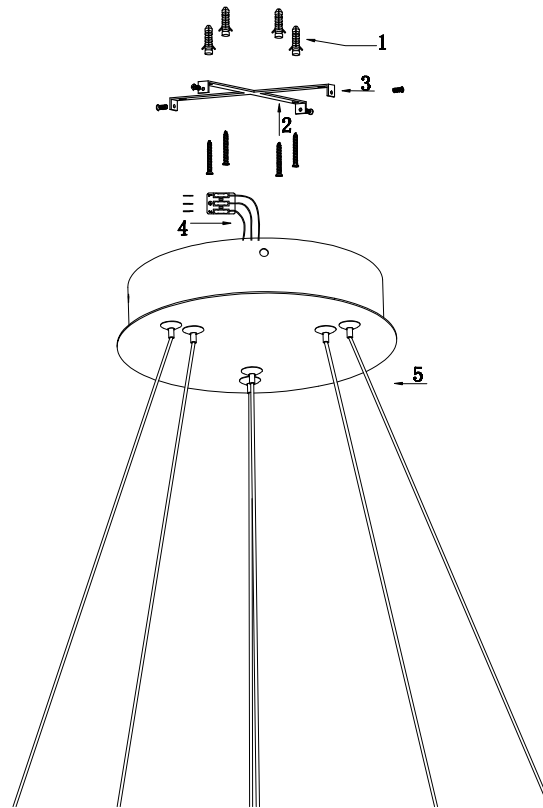

Instruction

MOD058PL-L74BS4K

MAX 88W
5200 Lumen

Model: MOD058PL-L74BS4K
Collection: Technical
Series: Rim

Pendant Lamps