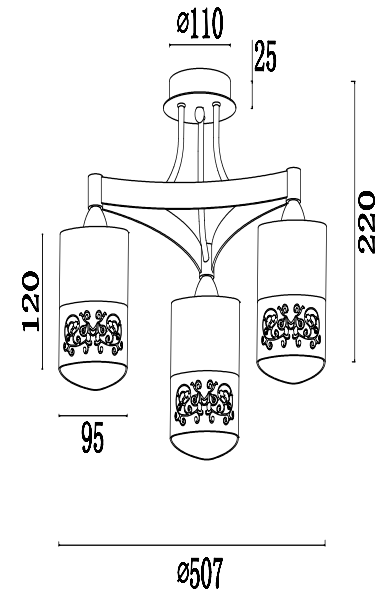

FREYA
TRADITION OF QUALITY

Instruction

FR5475CL-03CH

3 x E14 (40W)

Model: FR5475CL-03CH

Series: Tasmania

Ceiling Lamps