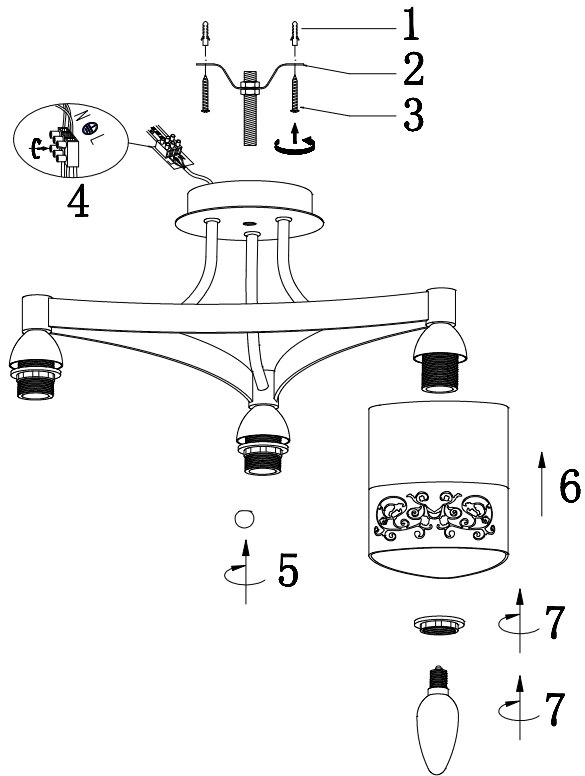

FREYA
TRADITION OF QUALITY

Instruction

FR5475CL-03CH

3 x E14 (40W)

Model: FR5475CL-03CH

Series: Tasmania

Ceiling Lamps