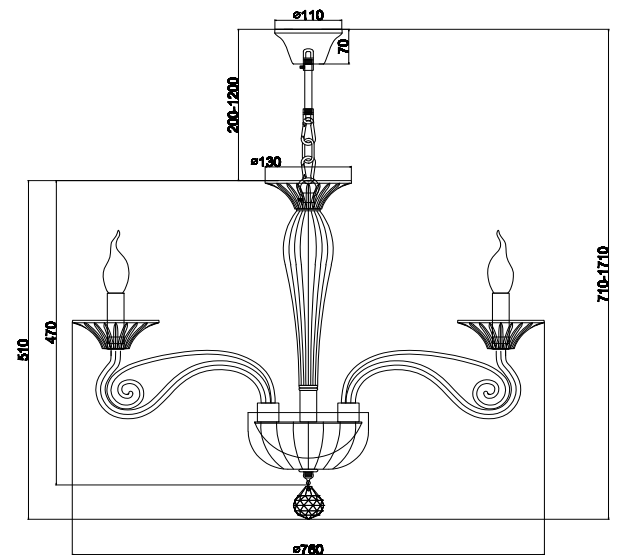

Instruction

DIA010PL-08TR

8 x E14 (40W)

Model: DIA010PL-08TR
Collection: Diamant Crystal
Series: Acqua

Ceiling Lamps