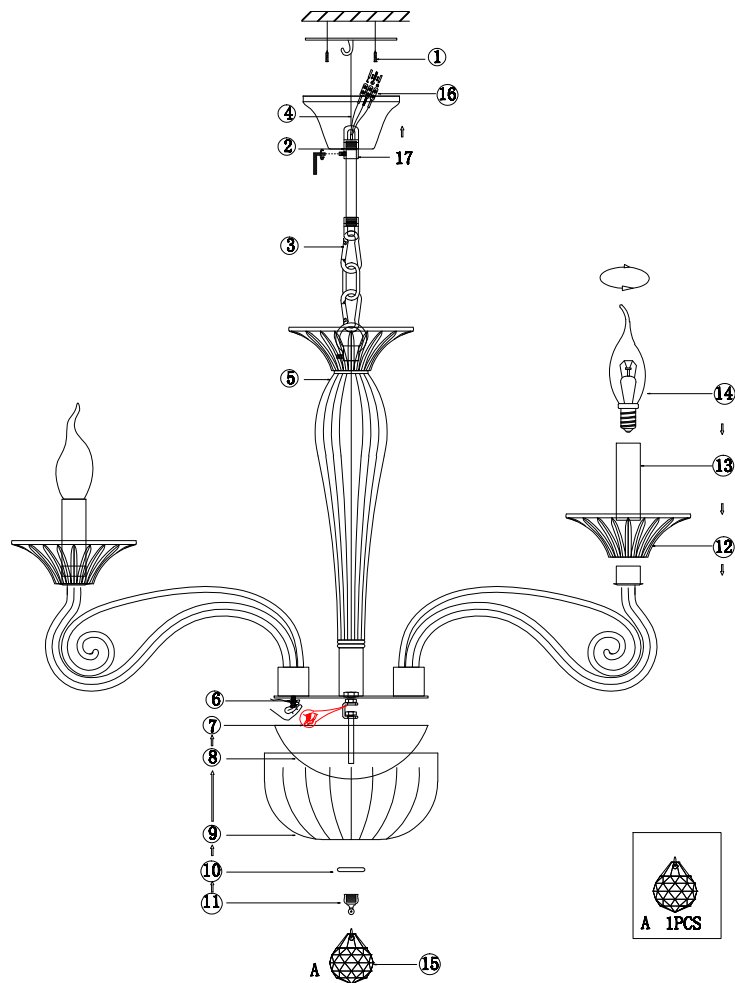

Instruction

DIA010PL-08TR

8 x E14 (40W)

Model: DIA010PL-08TR
Collection: Diamant Crystal
Series: Acqua

Ceiling Lamps