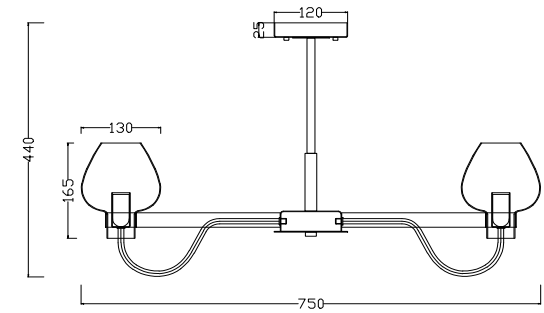

# Instruction

FR5028PL-08B

8 x E14 (60W)

Model: FR5028PL-08B

Series: Tara

Ceiling Lamps