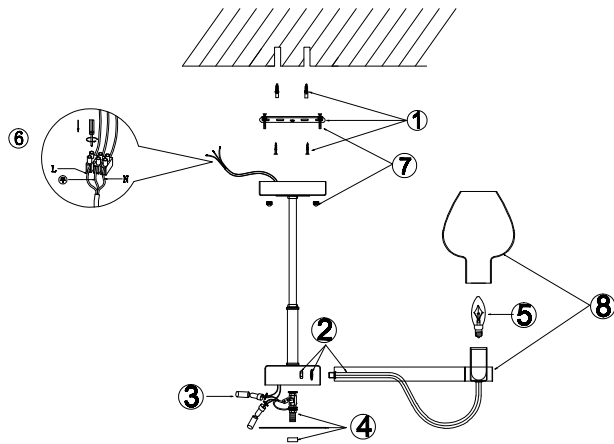

# Instruction

FR5028PL-08B

8 x E14 (60W)

Model: FR5028PL-08B

Series: Tara

Ceiling Lamps