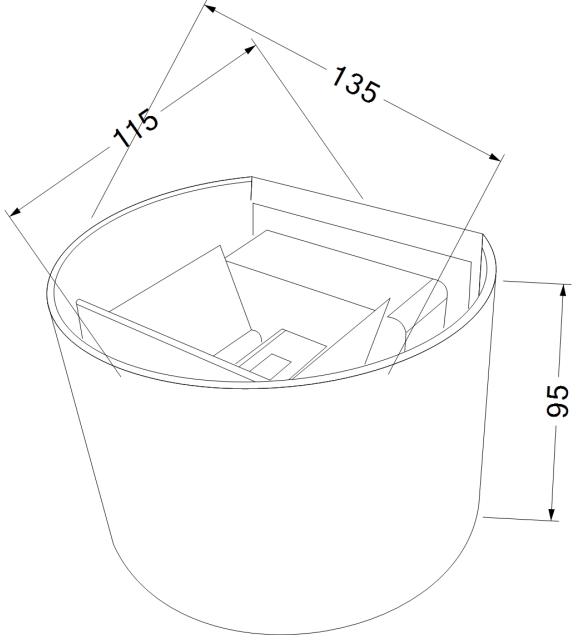

# Instruction

Collection: OUTDOOR  
Series: FULTON  
Model: O573WL-L6W  
Wall

max 6W  
400 LM

**MAYTONI**  
DECORATIVE LIGHTING

[www.maytoni.de](http://www.maytoni.de)