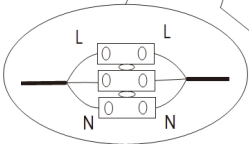

# Instruction

Collection: OUTDOOR  
Series: FULTON  
Model: O573WL-L6W  
Wall

max 6W  
400 LM

**MAYTONI**  
DECORATIVE LIGHTING

[www.maytoni.de](http://www.maytoni.de)