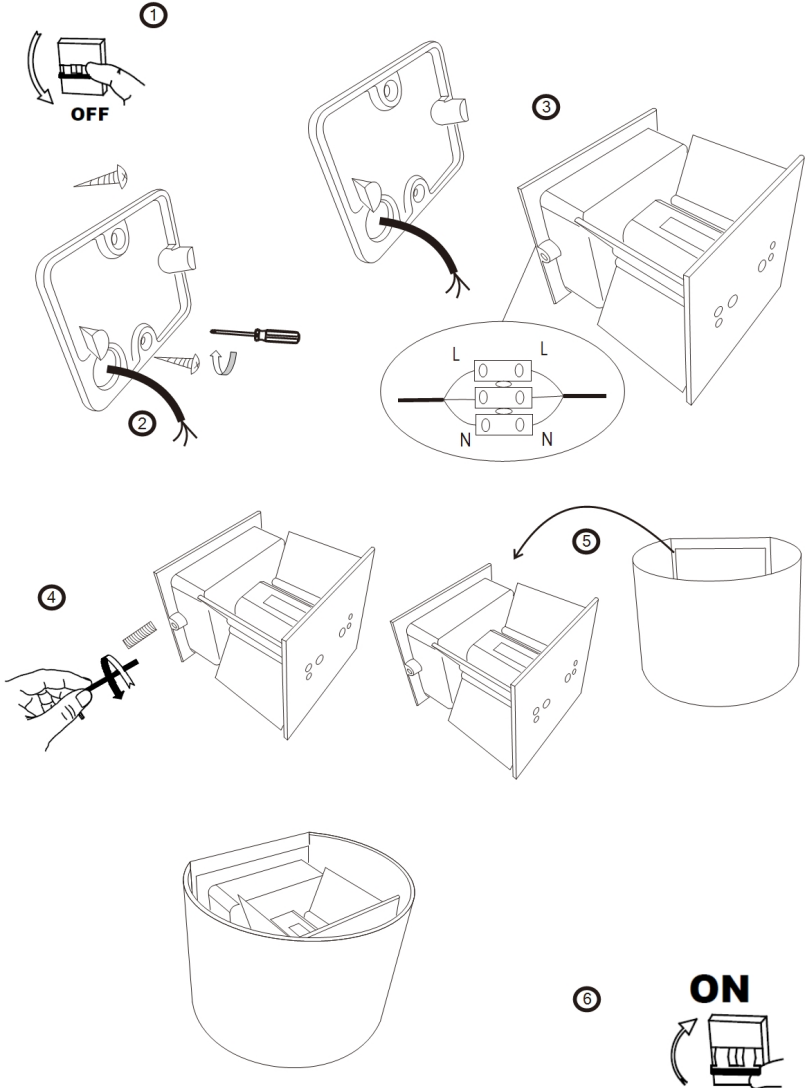

# Instruction

Collection: OUTDOOR  
Series: FULTON  
Model: O573WL-L6W  
Wall

max 6W  
400 LM

**MAYTONI**  
DECORATIVE LIGHTING

[www.maytoni.de](http://www.maytoni.de)