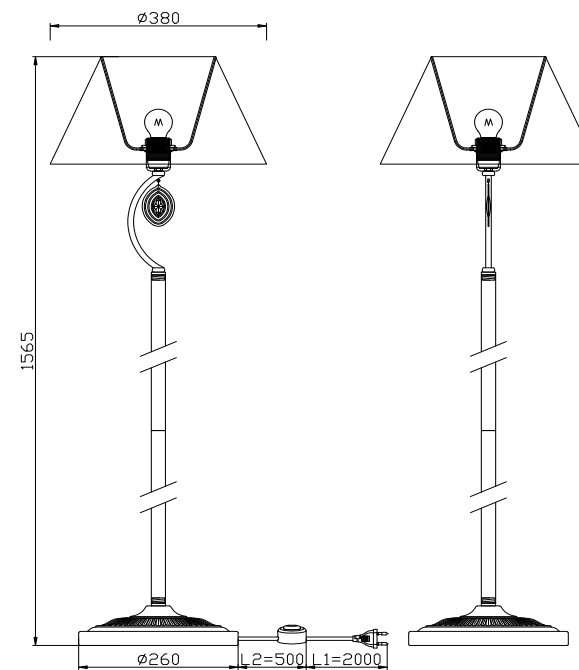

# Instruction

FR2003FL-01CH

1 x E27 (40W)

Model: FR2003FL-01CH  
Series: Luciana

Table Lamps