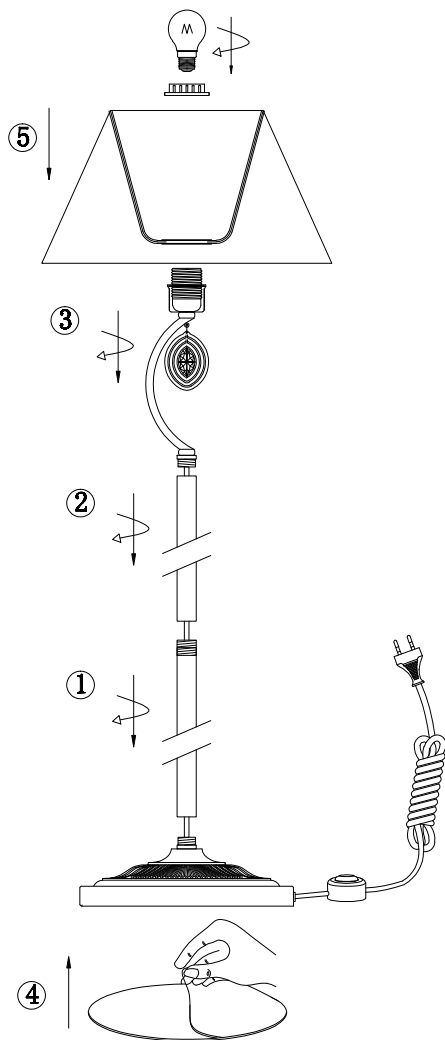

# Instruction

FR2003FL-01CH

1 x E27 (40W)

Model: FR2003FL-01CH  
Series: Luciana

Table Lamps