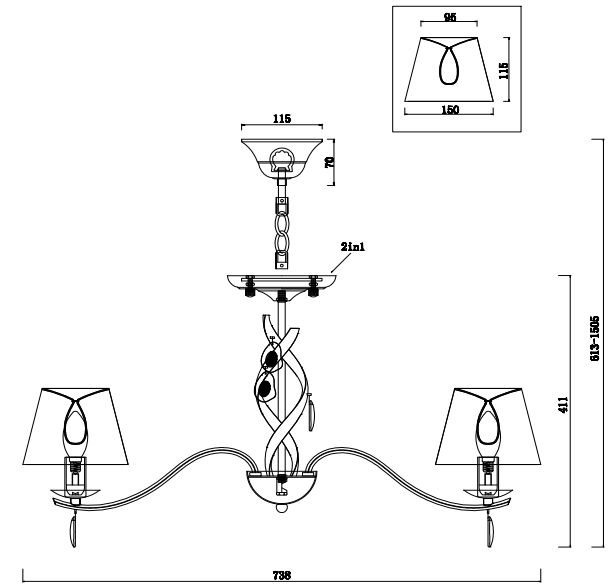

# Instruction

FR2001PL-07G

7 x E14 (40W)

Model: FR2001PL-07G  
Collection: Classic  
Series: Monique

Ceiling Lamps