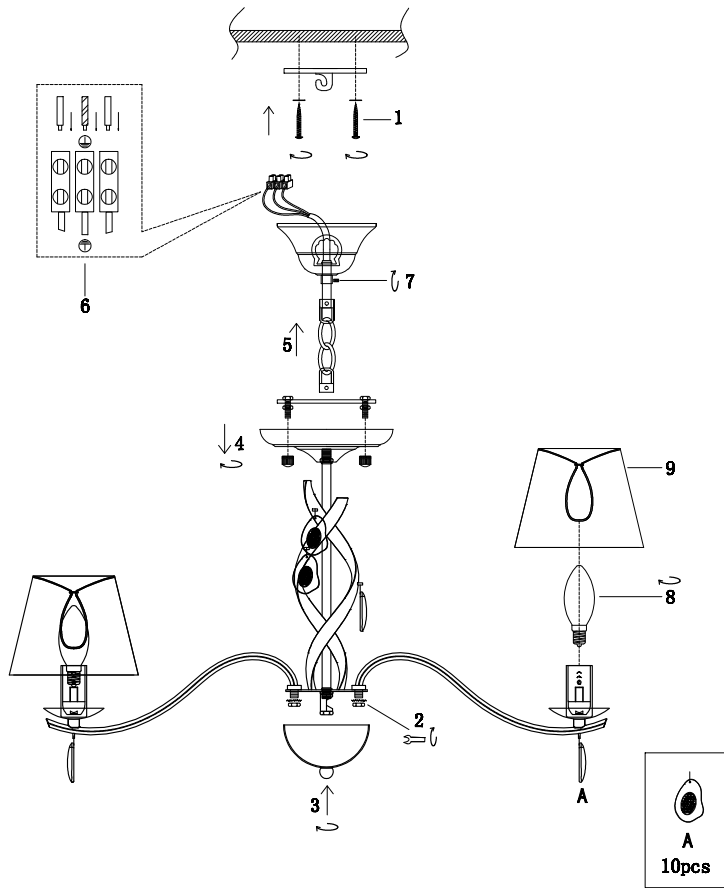

# Instruction

FR2001PL-07G

7 x E14 (40W)

Model: FR2001PL-07G  
Collection: Classic  
Series: Monique

Ceiling Lamps