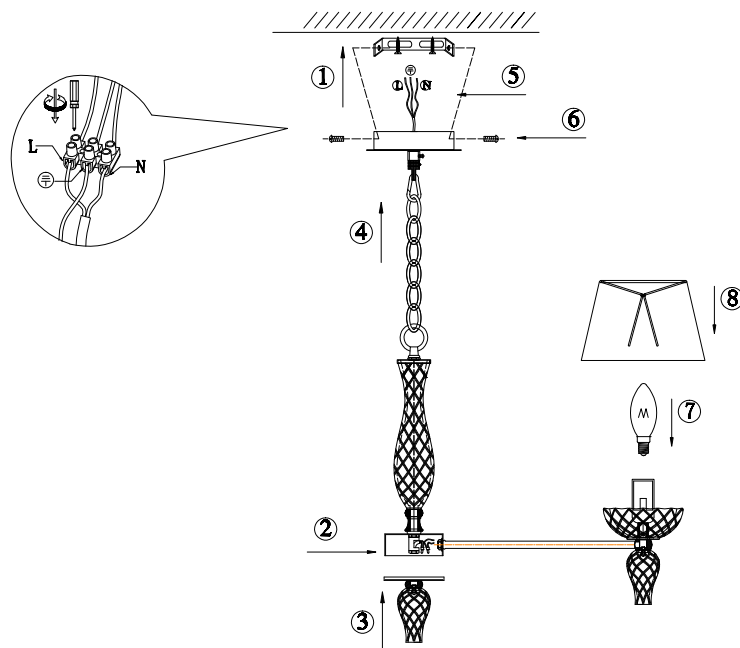

Instruction

DIA006PL-06CH

6 x E14 (40W)

Model: DIA006PL-06CH
Collection: Diamant Crystal
Series: Maddi

Ceiling Lamps