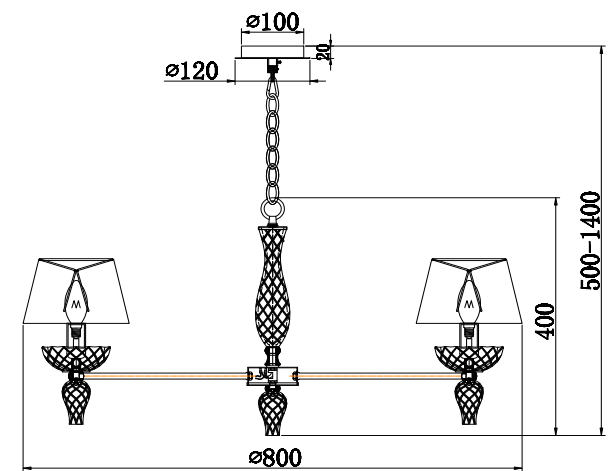

Instruction

DIA006PL-06CH

6 x E14 (40W)

Model: DIA006PL-06CH
Collection: Diamant Crystal
Series: Maddi

Ceiling Lamps