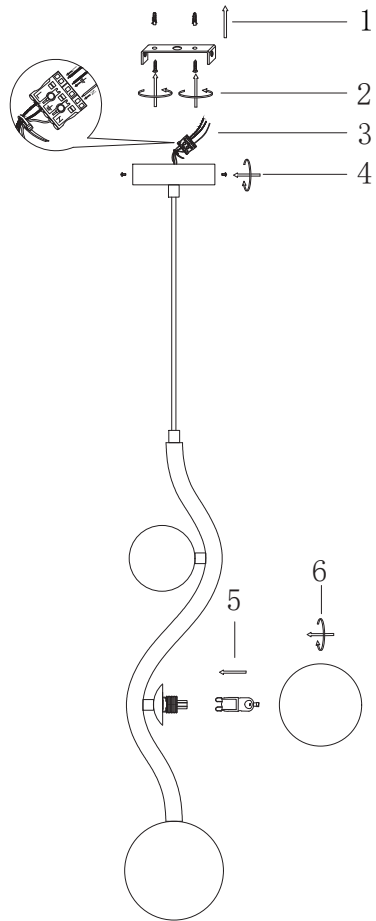

Instruction

MOD059PL-03CH

3 x G9 (28W)

Recommended to use with LED bulbs

Model: MOD059PL-03CH
Collection: Modern

Pendant Lamps