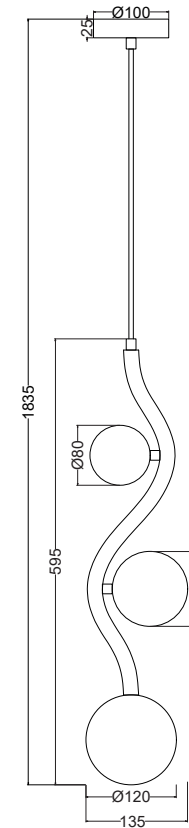

Instruction

MOD059PL-03CH

3 x G9 (28W)

Recommended to use with LED bulbs

Model: MOD059PL-03CH
Collection: Modern

Pendant Lamps