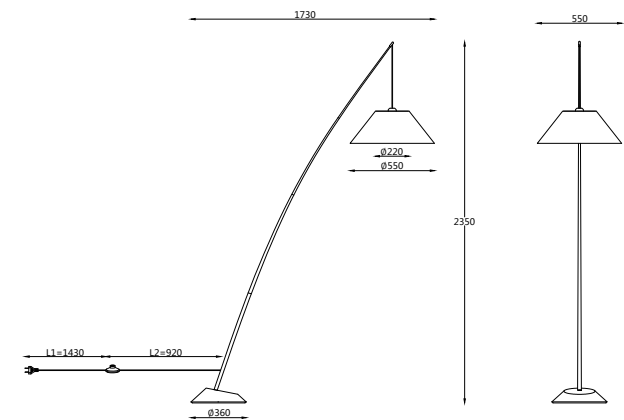

# Instruction

Z002FL-01B

1 x E27 (60W)

Model: Z002FL-01B  
Collection: Table & Floor  
Series: Campanula

Floor Lamps