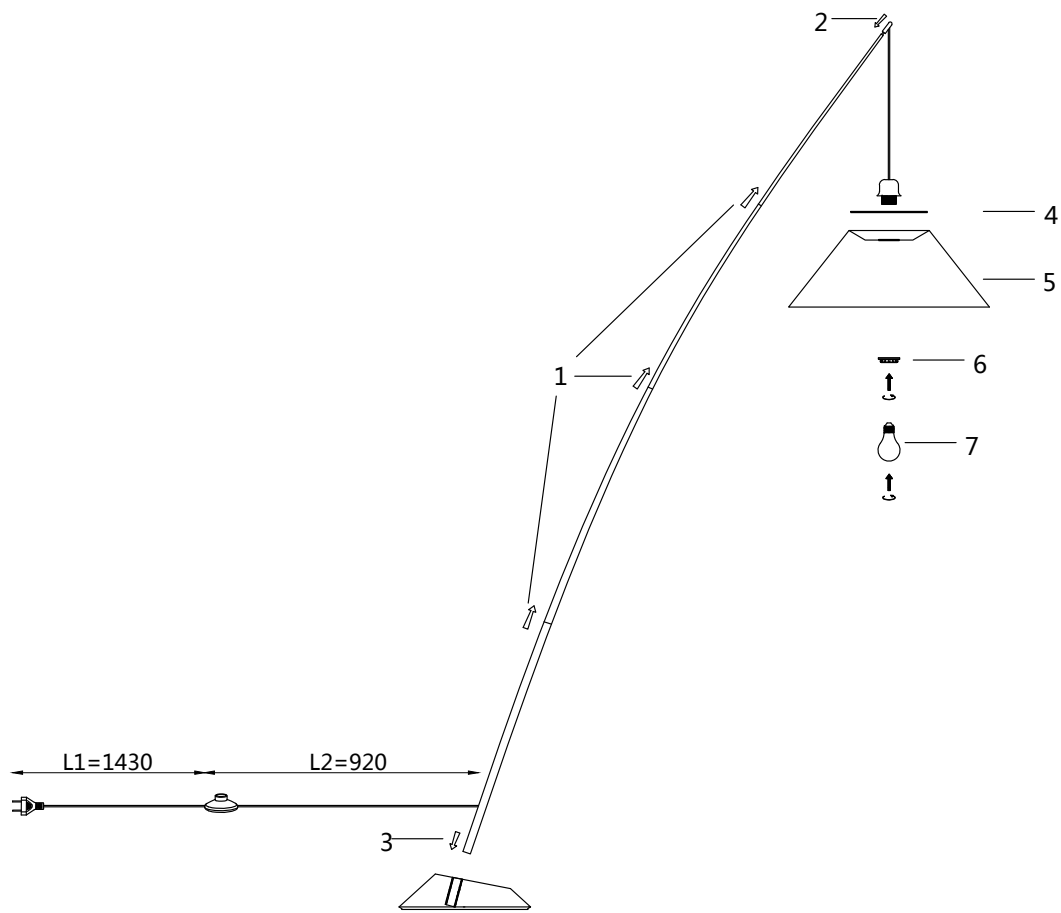

# Instruction

Z002FL-01B

1 x E27 (60W)

Model: Z002FL-01B  
Collection: Table & Floor  
Series: Campanula

Floor Lamps