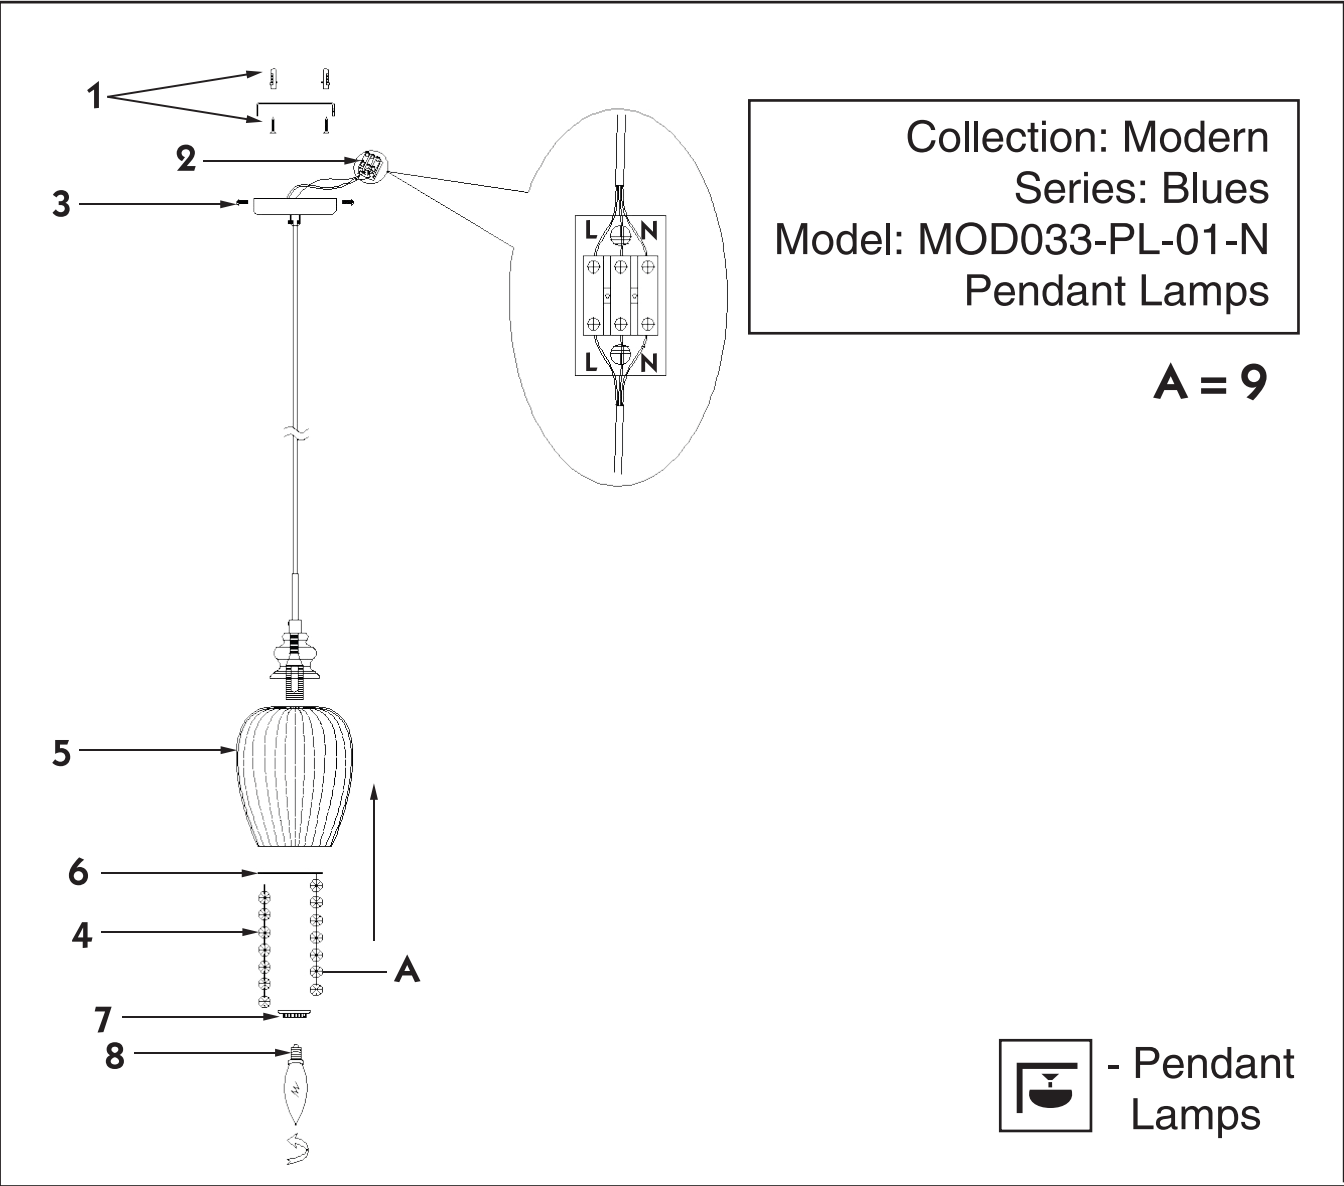

Instruction

1 x E14 (40w)

MAYTONI
DECORATIVE LIGHTING
www.maytoni.de