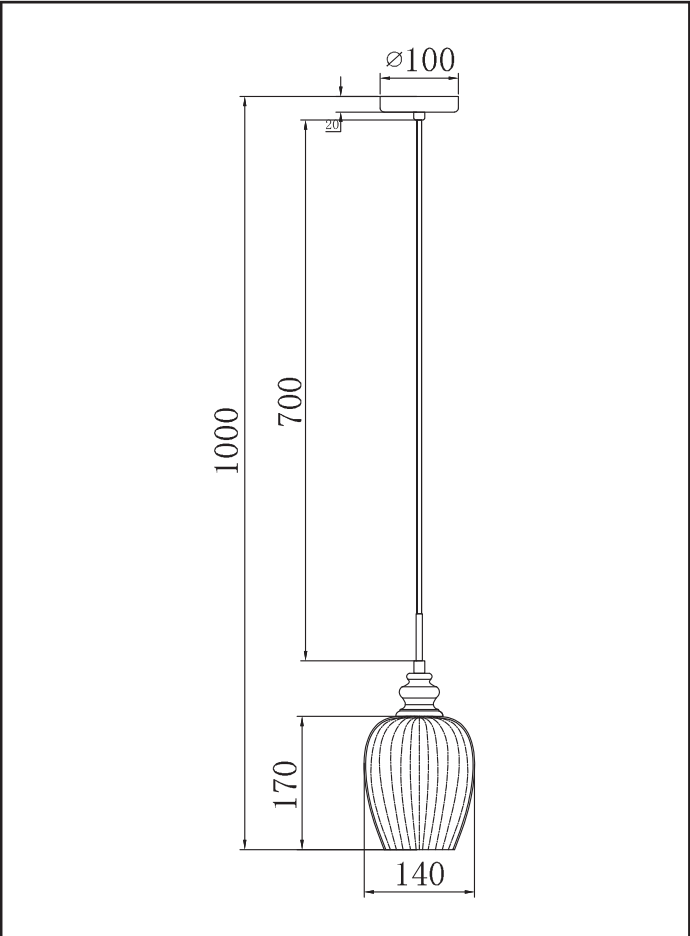

Instruction

1 x E14 (40w)

MAYTONI
DECORATIVE LIGHTING
www.maytoni.de