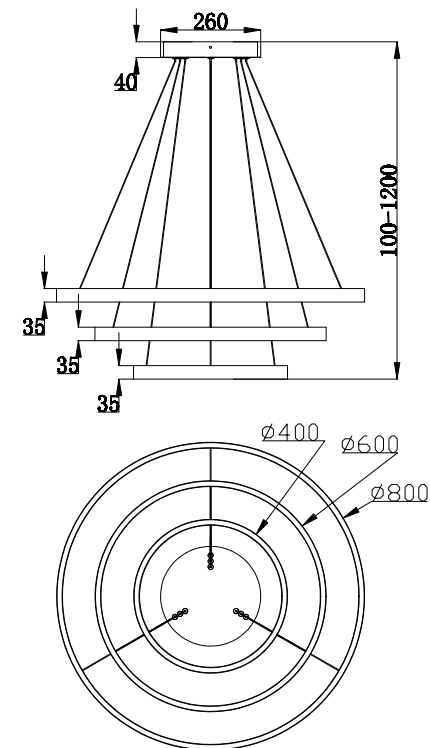

Instruction

MOD058PL-L100BS4K

MAX 115W
6900 Lumen

Model: MOD058PL-L100BS4K
Collection: Technical
Series: Rim

Pendant Lamps