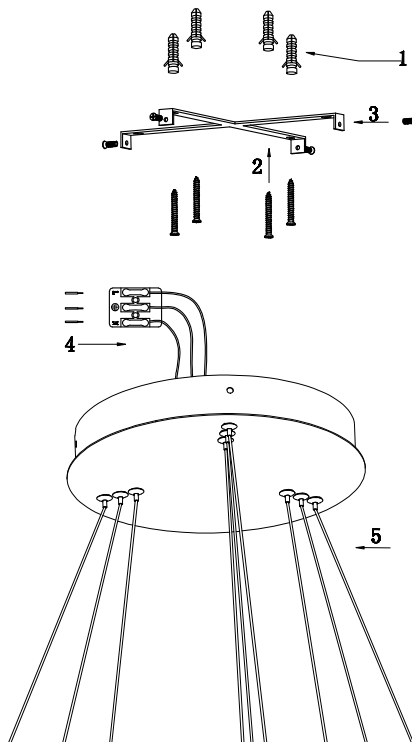

Instruction

MOD058PL-L100BS4K

MAX 115W
6900 Lumen

Model: MOD058PL-L100BS4K
Collection: Technical
Series: Rim

Pendant Lamps