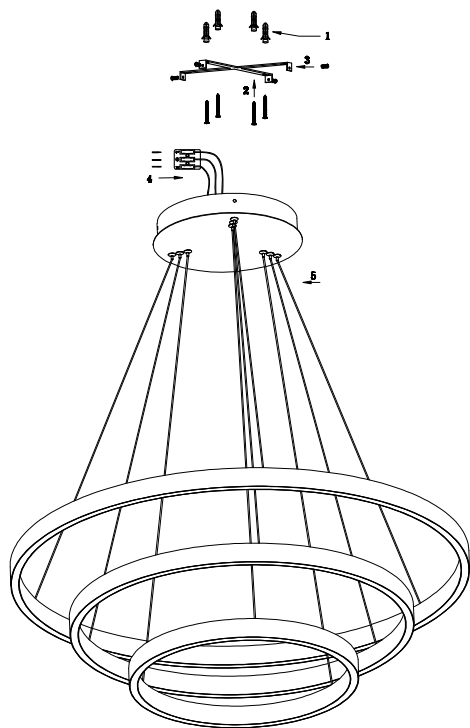

Instruction

MOD058PL-L100BS4K

MAX 115W
6900 Lumen

Model: MOD058PL-L100BS4K
Collection: Technical
Series: Rim

Pendant Lamps