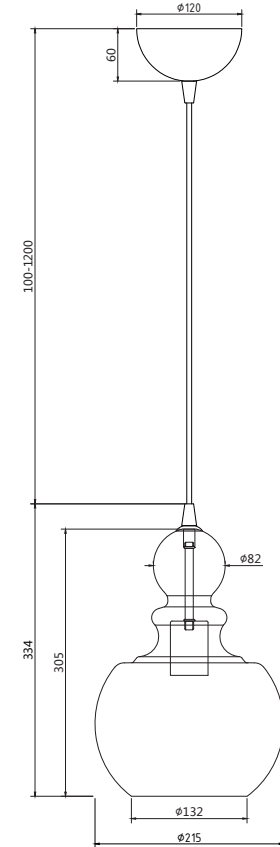

Instruction

P036PL-01CH

1 x E27 (60W)

Model: P036PL-01CH
Collection: Pendant
Series: Tone

Pendant Lamps