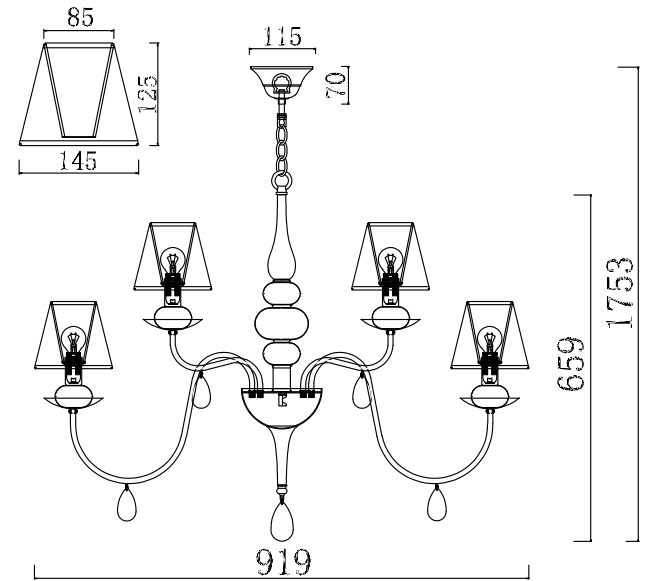

# INSTRUCTION

**MODEL:** FR5756-PL-12-W  
CHANDELIER

12 X E14 (40W)

FREYA-LIGHT.COM