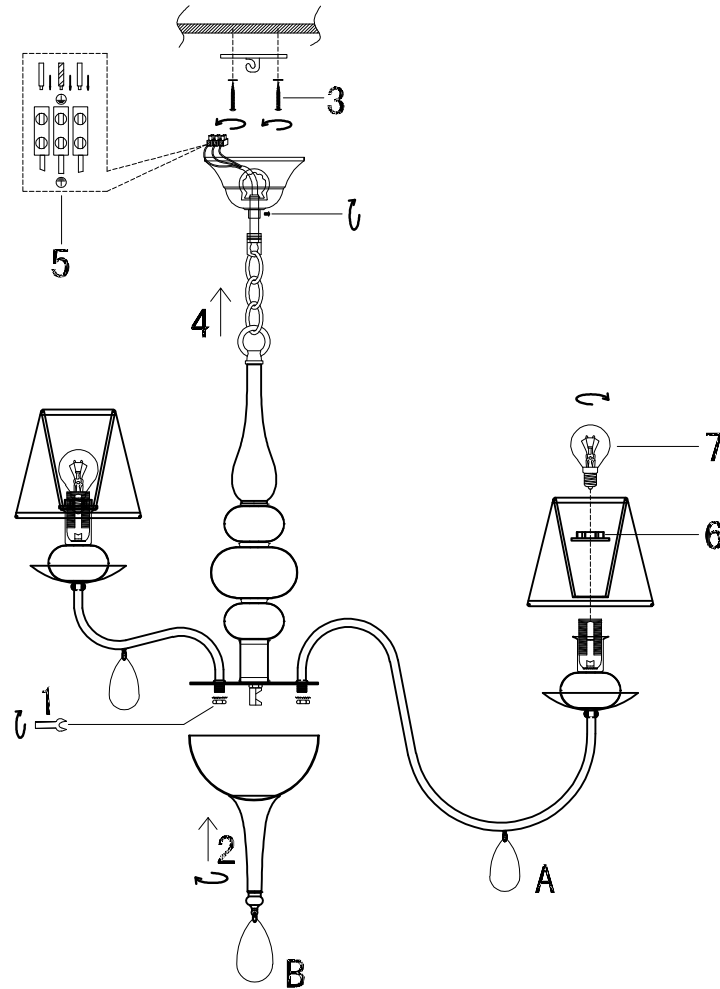

# INSTRUCTION

**MODEL:** FR5756-PL-12-W  
CHANDELIER

12 X E14 (40W)

FREYA-LIGHT.COM