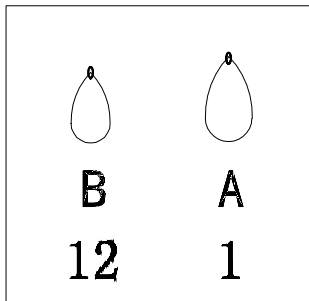

# INSTRUCTION

**MODEL:** FR5756-PL-12-W  
CHANDELIER

12 X E14 (40W)

FREYA-LIGHT.COM