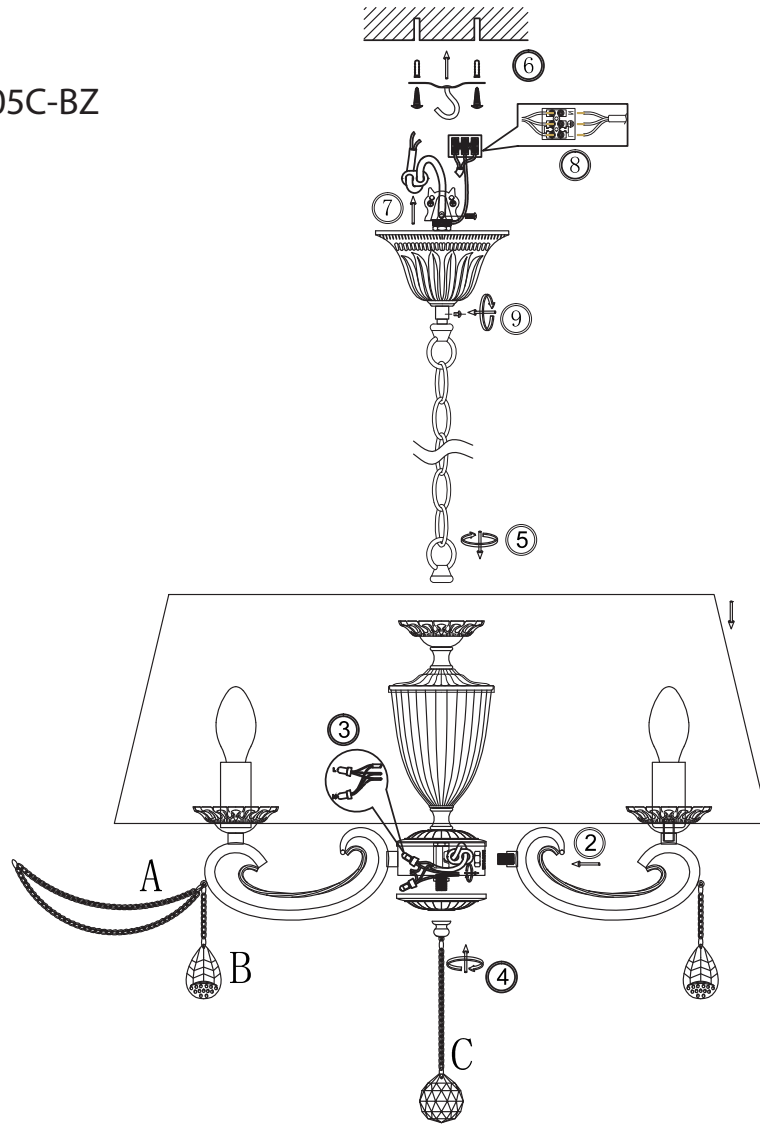

FREYA
TRADITION OF QUALITY

INSTRUCTION

MODEL:FR2904-PL-05C-BZ

5 X E14 (40W)

FREYA-LIGHT.COM