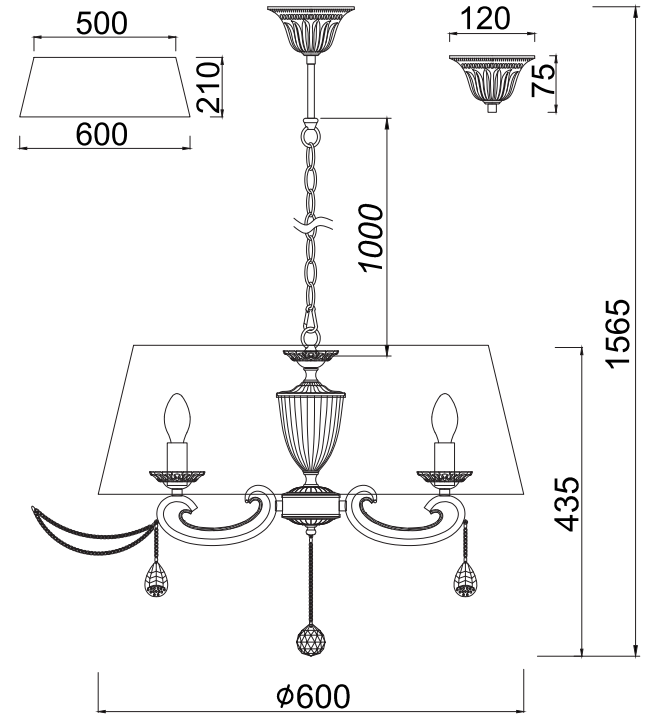

FREYA
TRADITION OF QUALITY

INSTRUCTION

MODEL:FR2904-PL-05C-BZ

5 X E14 (40W)

FREYA-LIGHT.COM