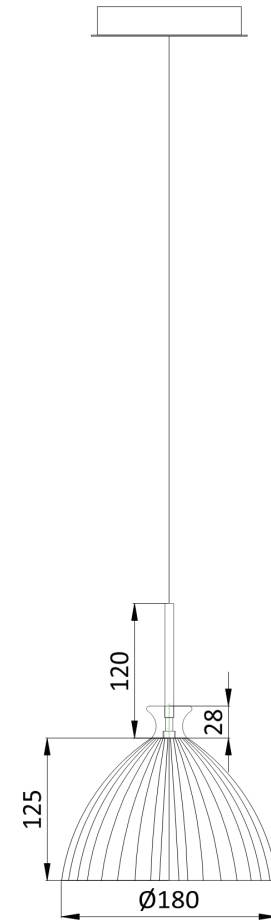

# Instruction

Collection: PENDANT  
Series: CANOU  
Model: P702-PL-01-W  
Ceiling

⑥

- Ceiling

1 x E27 (40W)

**MAYTONI**  
DECORATIVE LIGHTING

[www.maytoni.de](http://www.maytoni.de)