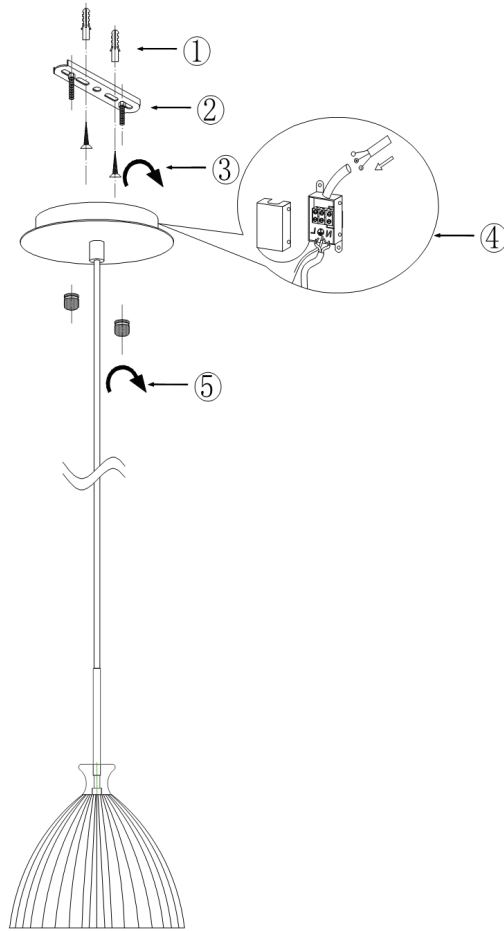

# Instruction

Collection: PENDANT  
Series: CANOU  
Model: P702-PL-01-W  
Ceiling

⑥

- Ceiling

1 x E27 (40W)

**MAYTONI**  
DECORATIVE LIGHTING

[www.maytoni.de](http://www.maytoni.de)