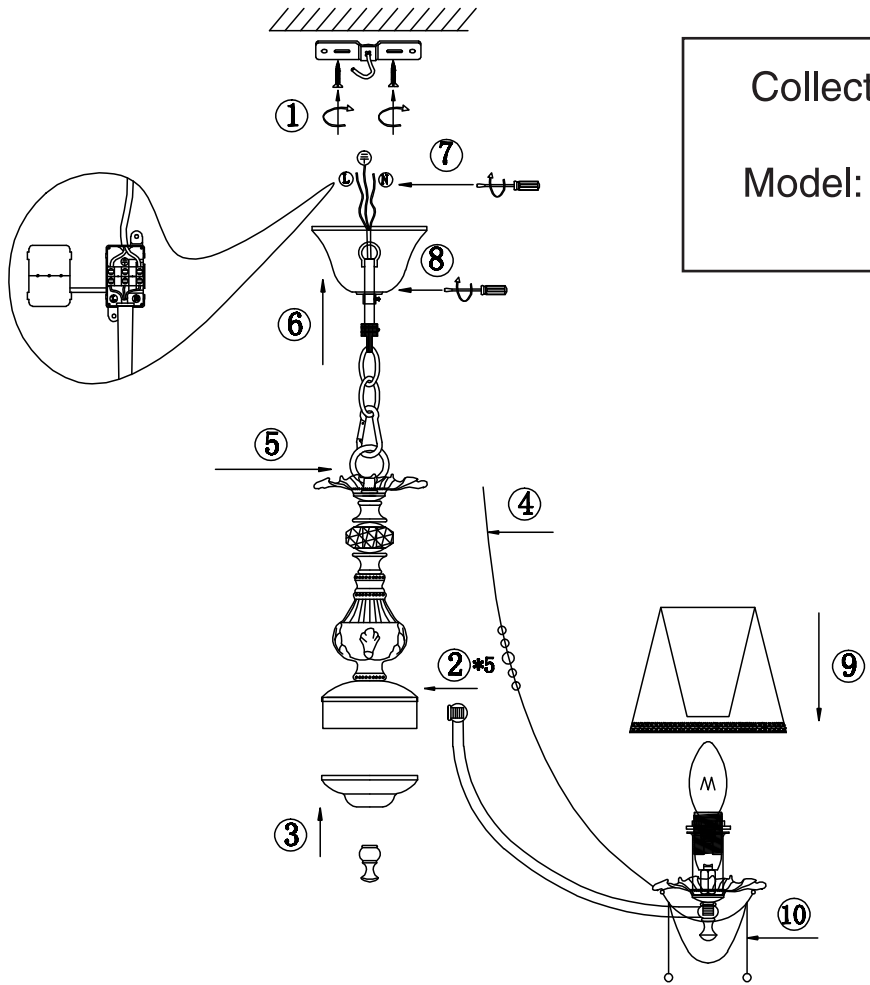

Instruction

Collection: Royal Classic
 Series: Rapsodi
 Model: RC305-PL-05-R
 Pendant lamp

 – Pendant lamp

 5 x E14 (40w)

MAYTONI
 DECORATIVE LIGHTING
www.maytoni.de