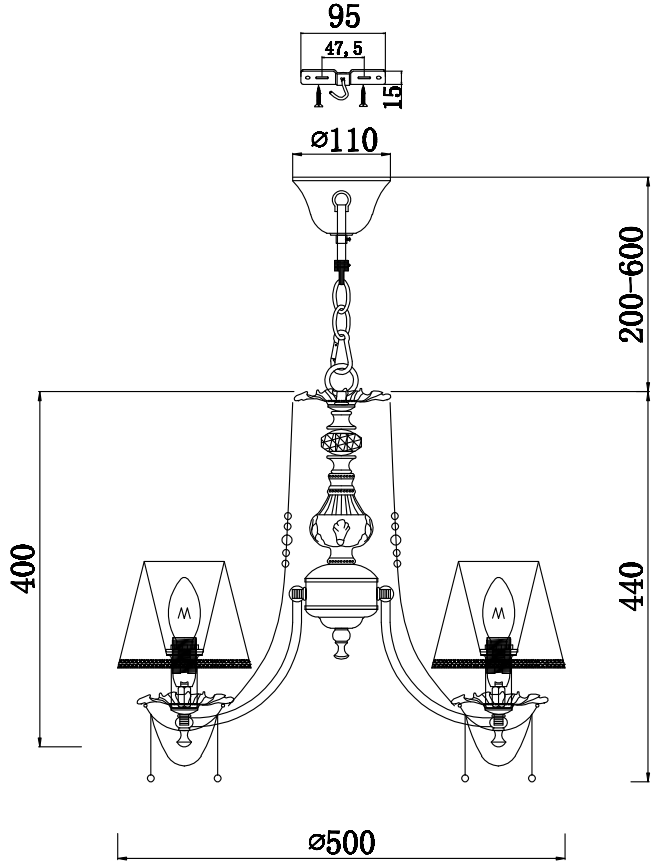

Instruction

Collection: Royal Classic
 Series: Rapsodi
 Model: RC305-PL-05-R
 Pendant lamp

 – Pendant lamp

 5 x E14 (40w)

MAYTONI
 DECORATIVE LIGHTING
www.maytoni.de