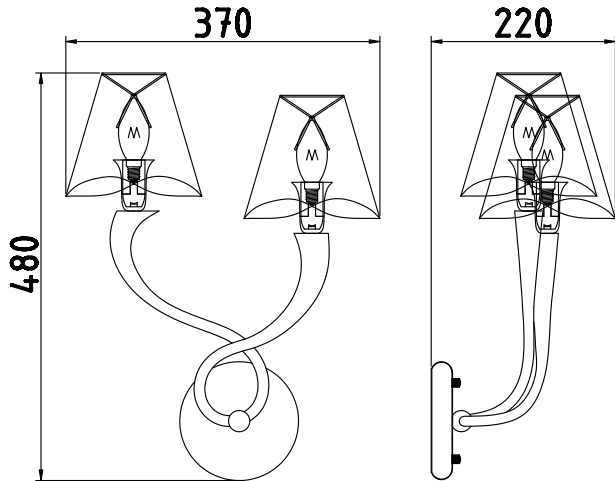

Instruction

Collection: Modern
Series: Boscage
Model: MOD206-02-N
Wall-mounted

– Wall-mounted

2 x E14 (40w)

MAYTONI
DECORATIVE LIGHTING

www.maytoni.de