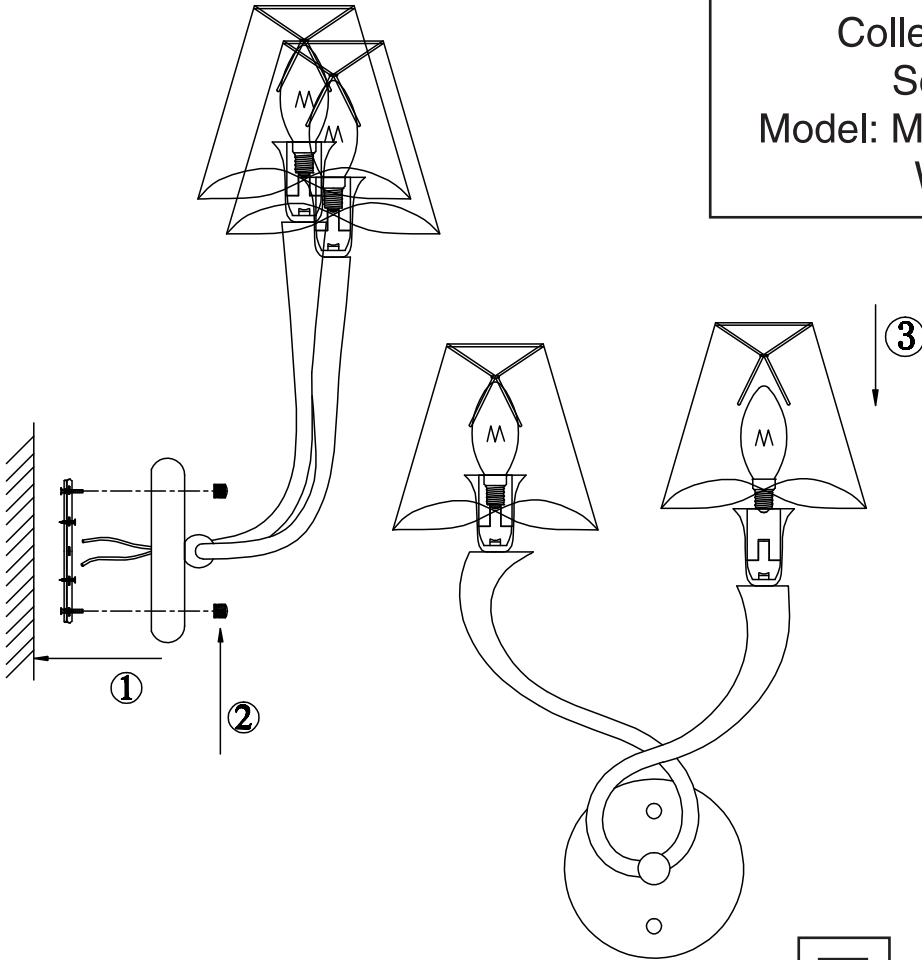

Instruction

Collection: Modern
Series: Boscage
Model: MOD206-02-N
Wall-mounted

– Wall-mounted

2 x E14 (40w)

MAYTONI
DECORATIVE LIGHTING

www.maytoni.de