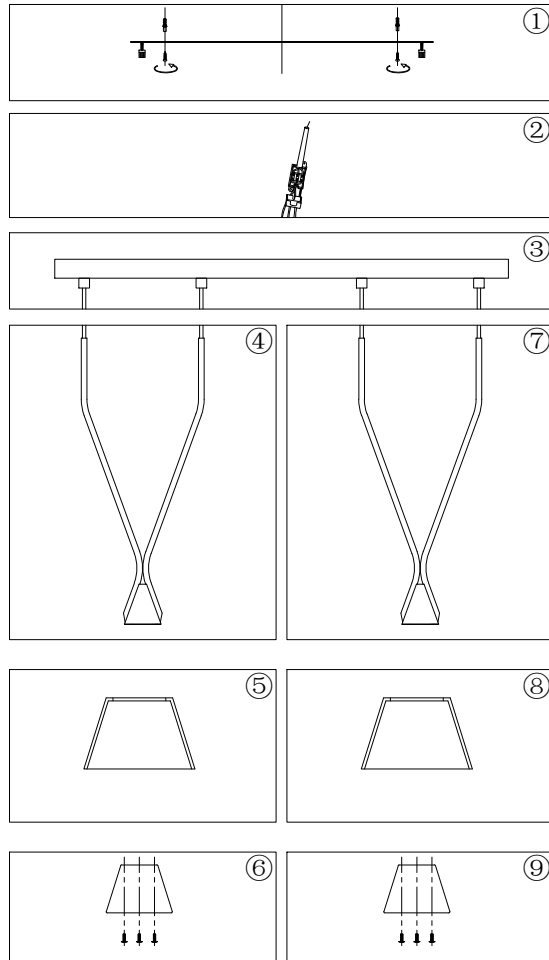

Instruction

P063PL-02B

2 x GU10 (40W)
Recommended to use with LED bulbs

Pendant Lamps

Model: P063PL-02B
Collection: Pendant
Series: New Series 063