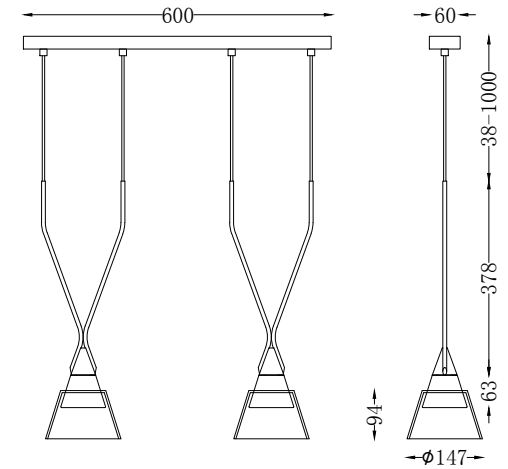

Instruction

P063PL-02B

2 x GU10 (40W)
Recommended to use with LED bulbs

Pendant Lamps

Model: P063PL-02B
Collection: Pendant
Series: New Series 063