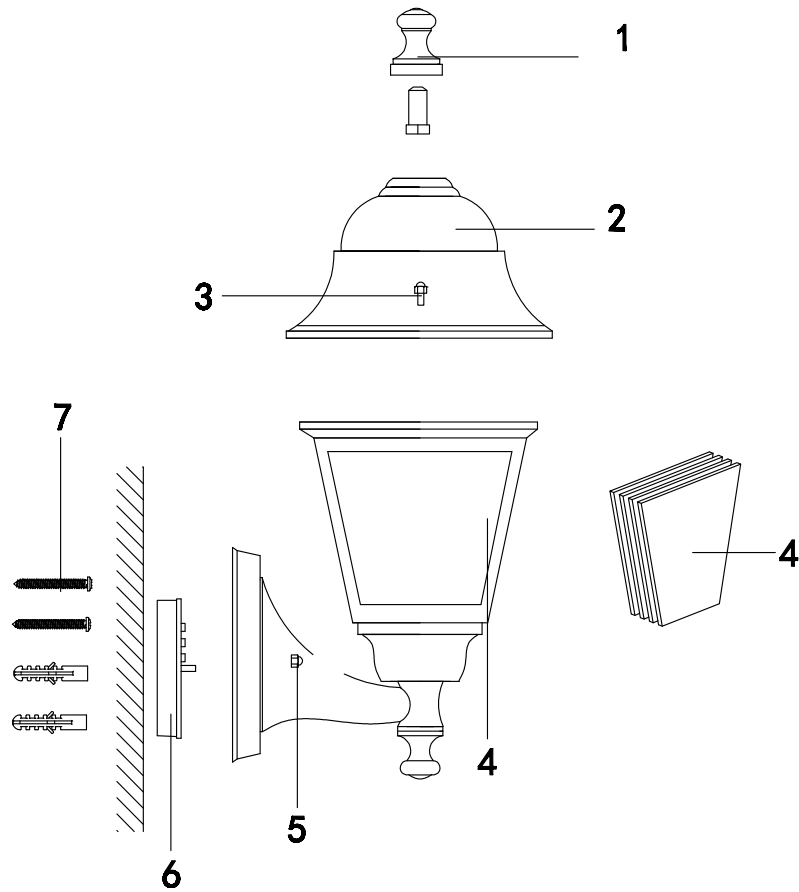

Instruction

O002WL-01W

1 x E27 (60W)

Model: O002WL-01W
Collection: Outdoor
Series: Abbey Road

Wall Lamps