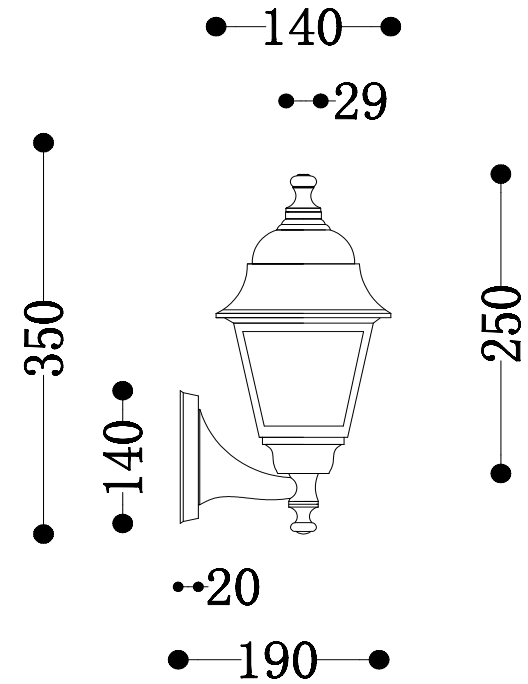

Instruction

O002WL-01W

1 x E27 (60W)

Model: O002WL-01W
Collection: Outdoor
Series: Abbey Road

Wall Lamps