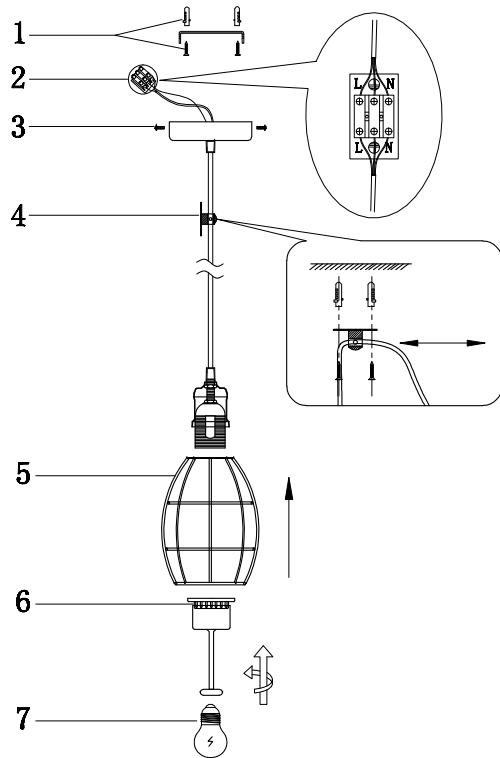

Instruction

T447-PL-01-B

1 x E27 (60W)

Model: T447-PL-01-B
Collection: Loft
Series: Denver

Pendant Lamps