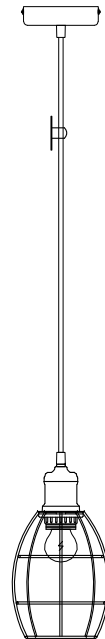

Instruction

T447-PL-01-B

1 x E27 (60W)

Model: T447-PL-01-B
Collection: Loft
Series: Denver

Pendant Lamps