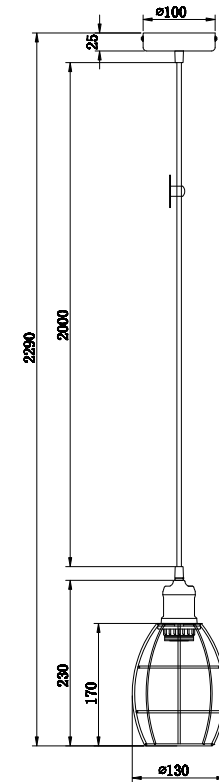

Instruction

T447-PL-01-B

1 x E27 (60W)

Model: T447-PL-01-B
Collection: Loft
Series: Denver

Pendant Lamps