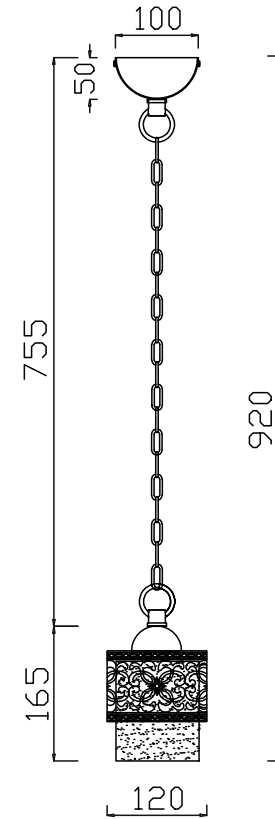

FREYA
TRADITION OF QUALITY

INSTRUCTION

Model: FR2200-PL-01-BZ
CHANDELIER

1 X E27 (60W)

FREYA-LIGHT.COM