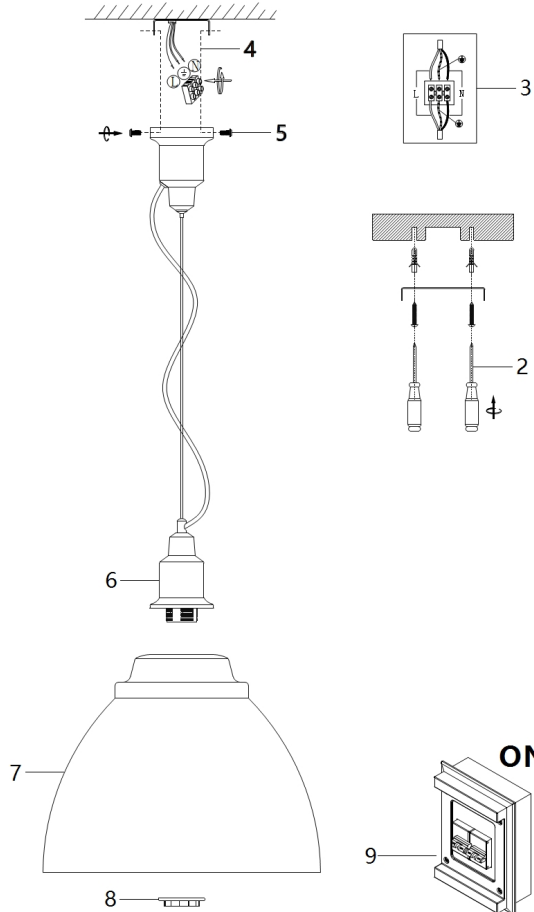

Instruction

Collection: PENDANT
Series: BELLEVUE
Model: P535PL-01W
Ceiling

- Ceiling

1 x E27 (60W)

MAYTONI
DECORATIVE LIGHTING

www.maytoni.de