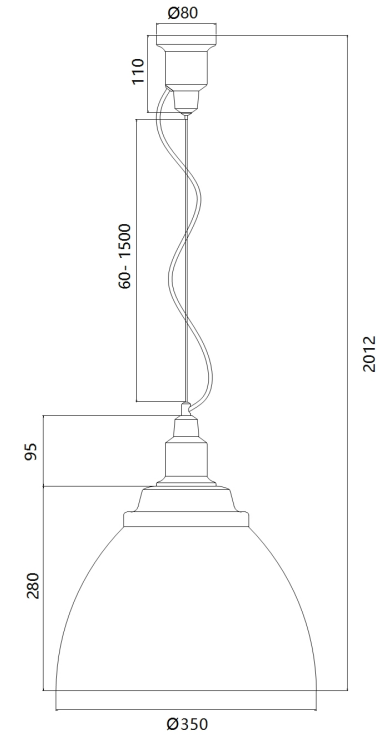

Instruction

Collection: PENDANT
Series: BELLEVUE
Model: P535PL-01W
Ceiling

- Ceiling

1 x E27 (60W)

MAYTONI
DECORATIVE LIGHTING

www.maytoni.de