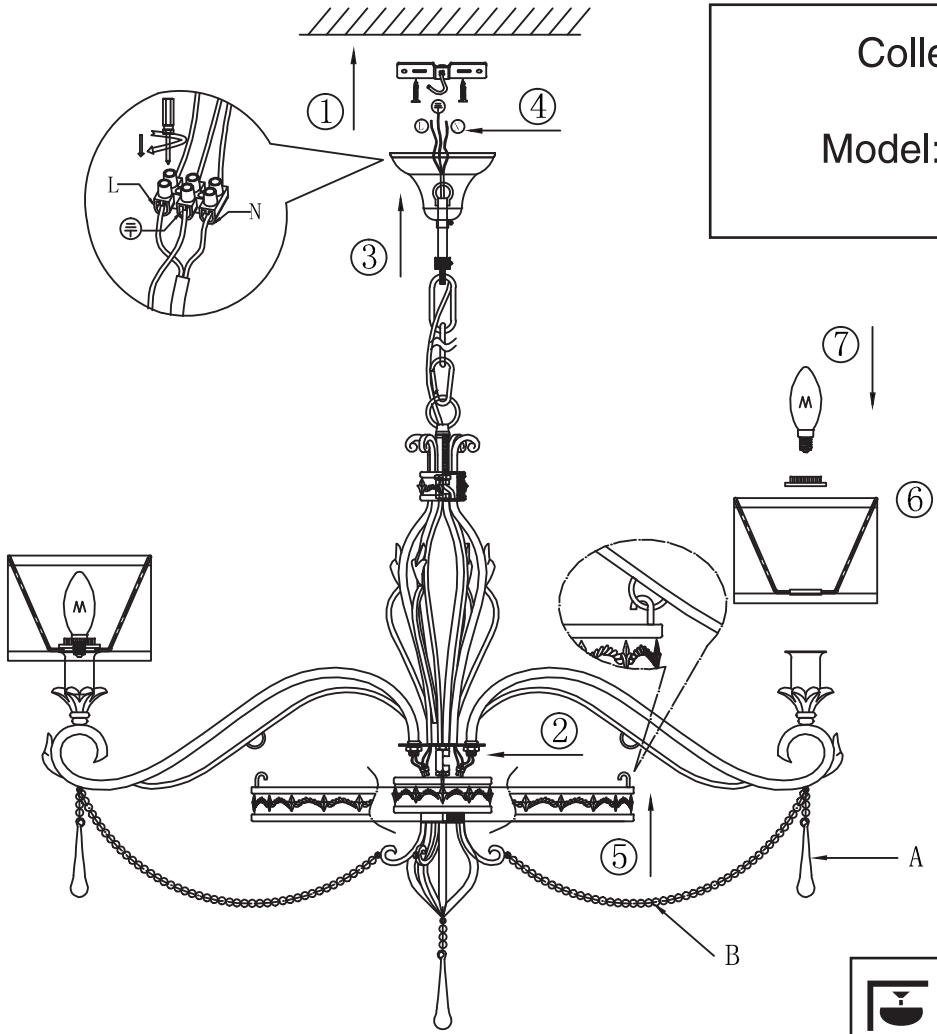

Instruction

Collection: House
Series: Fiore
Model: H235-08-G
Suspended

A=9
B=16

 – Suspended

8 x E14 (40w)

MAYTONI
DECORATIVE LIGHTING

www.maytoni.de