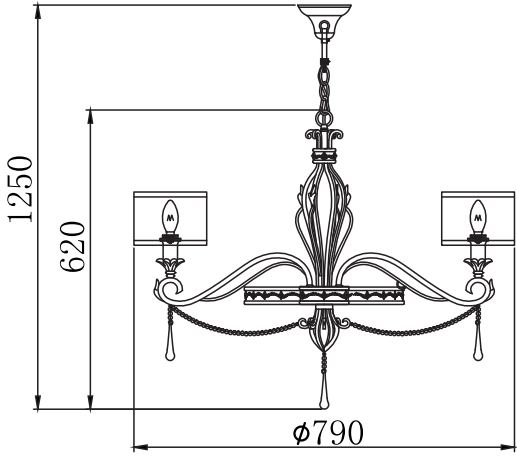

Instruction

Collection: House
Series: Fiore
Model: H235-08-G
Suspended

A=9
B=16

 – Suspended

8 x E14 (40w)

MAYTONI
DECORATIVE LIGHTING

www.maytoni.de