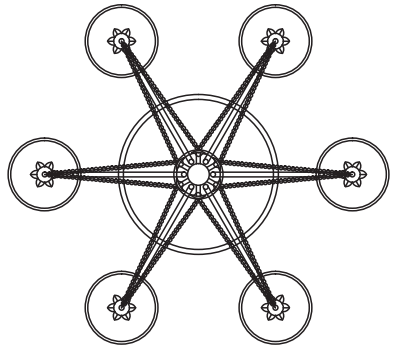

Instruction

Collection: House
Series: Fiore
Model: H235-08-G
Suspended

A=9
B=16

 – Suspended

8 x E14 (40w)

MAYTONI
DECORATIVE LIGHTING

www.maytoni.de