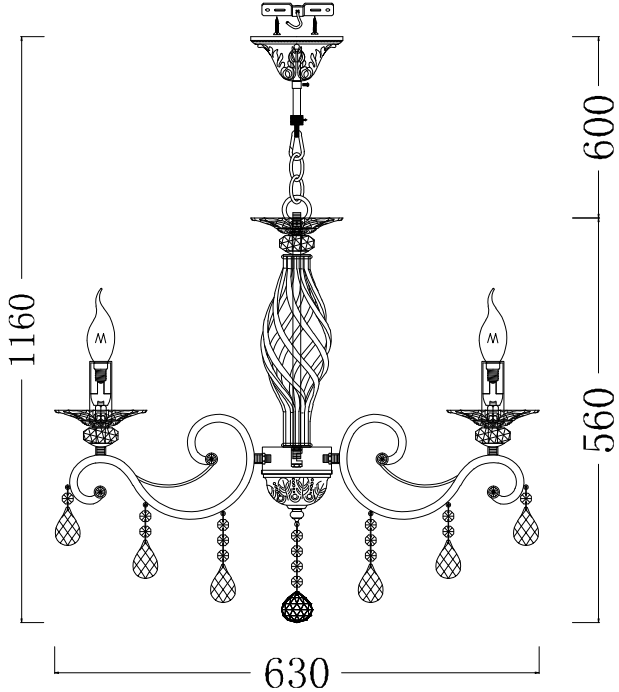

# Instruction

Collection: Elegant  
 Series: Grace  
 Model: ARM247-06-G  
 Suspended

A = 6  
 B = 6  
 C = 6  
 D = 1

  
 6 x E14 (40w)

**MAYTONI**  
 DECORATIVE LIGHTING

[www.maytoni.de](http://www.maytoni.de)