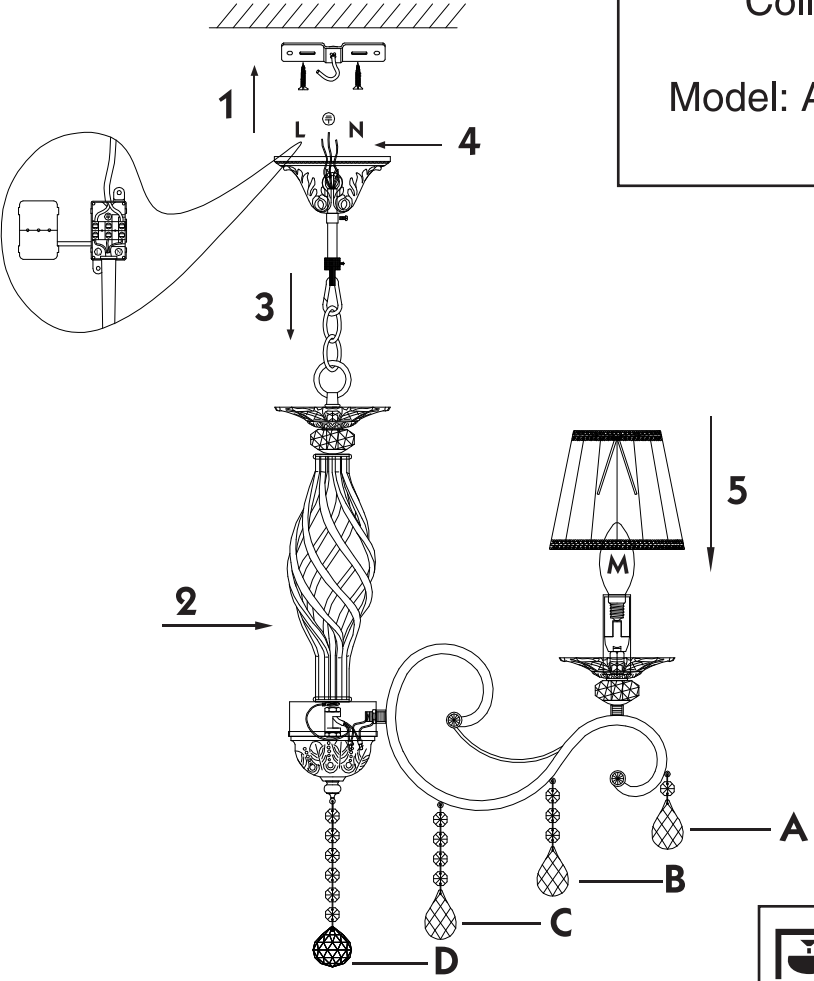

# Instruction

Collection: Elegant  
 Series: Grace  
 Model: ARM247-06-G  
 Suspended

A = 6  
 B = 6  
 C = 6  
 D = 1

  
 6 x E14 (40w)

**MAYTONI**  
 DECORATIVE LIGHTING

[www.maytoni.de](http://www.maytoni.de)