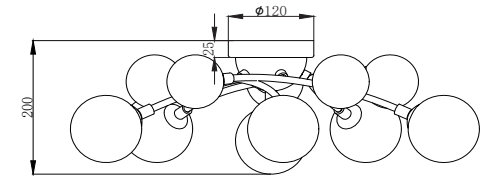

# Instruction

FR5116CL-11BS

11 x G9 (28W)

Model: FR5116CL-11BS  
Collection: Modern  
Series: Bethany

Ceiling Lamps