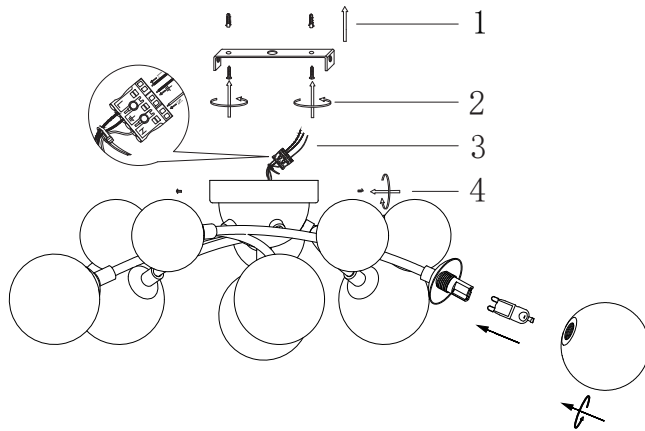

# Instruction

FR5116CL-11BS

11 x G9 (28W)

Model: FR5116CL-11BS  
Collection: Modern  
Series: Bethany

Ceiling Lamps