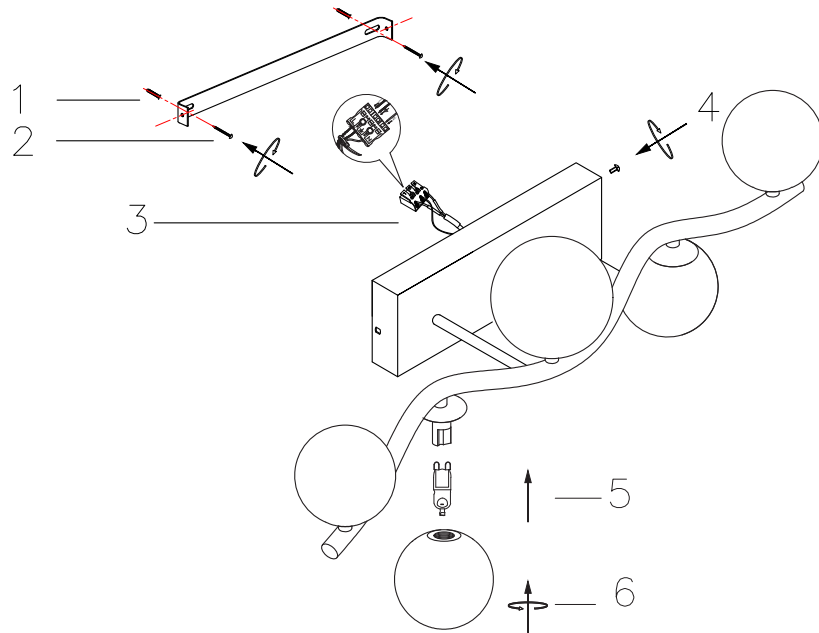

Instruction

MOD059WL-05CH

5 x G9 (28W)

Recommended to use with LED bulbs

Model: MOD059WL-05CH
Collection: Modern
Series: New Series 059

Wall Lamps