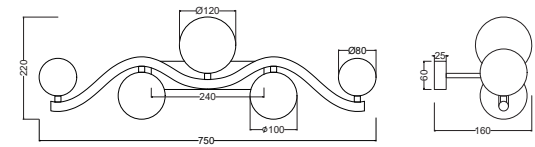

Instruction

MOD059WL-05CH

5 x G9 (28W)

Recommended to use with LED bulbs

Model: MOD059WL-05CH
Collection: Modern
Series: New Series 059

Wall Lamps