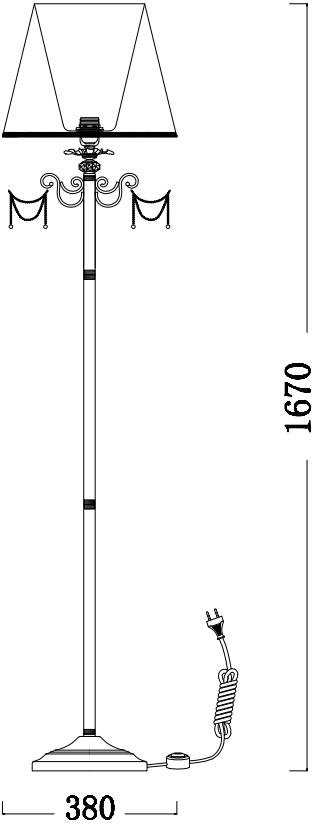

# Instruction

Collection: Elegant  
Series: Lolita  
Model: ARM305-11-W  
Mobile

**I** – Mobile

  
1 x E27 (40w)

**MAYTONI**  
DECORATIVE LIGHTING  
[www.maytoni.de](http://www.maytoni.de)