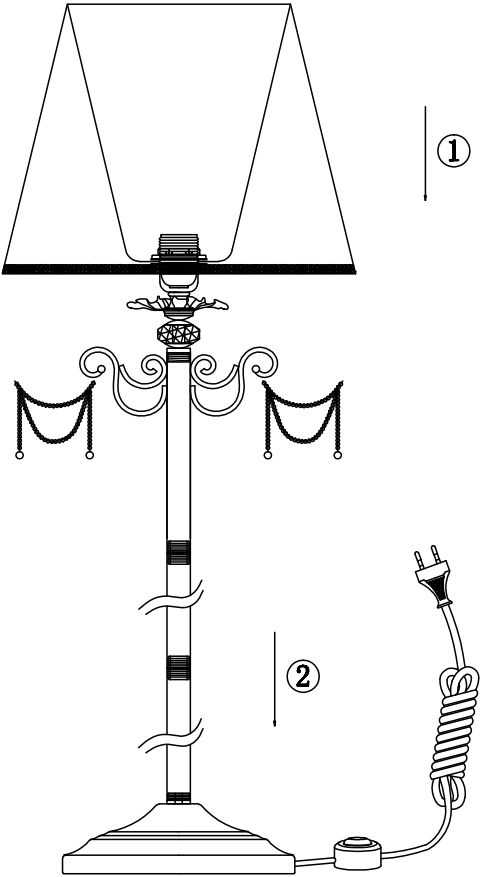

# Instruction

Collection: Elegant  
Series: Lolita  
Model: ARM305-11-W  
Mobile

**I** – Mobile

  
1 x E27 (40w)

**MAYTONI**  
DECORATIVE LIGHTING  
[www.maytoni.de](http://www.maytoni.de)