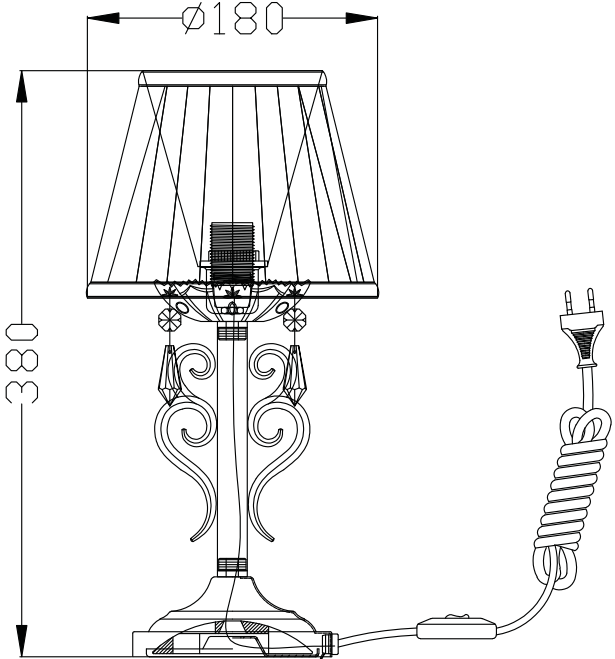

Instruction

Collection: Elegant
Series: Triumph
Model: ARM288-00-G
Mobile

A = 4

1 x E14 (40w)

MAYTONI
DECORATIVE LIGHTING

www.maytoni.de