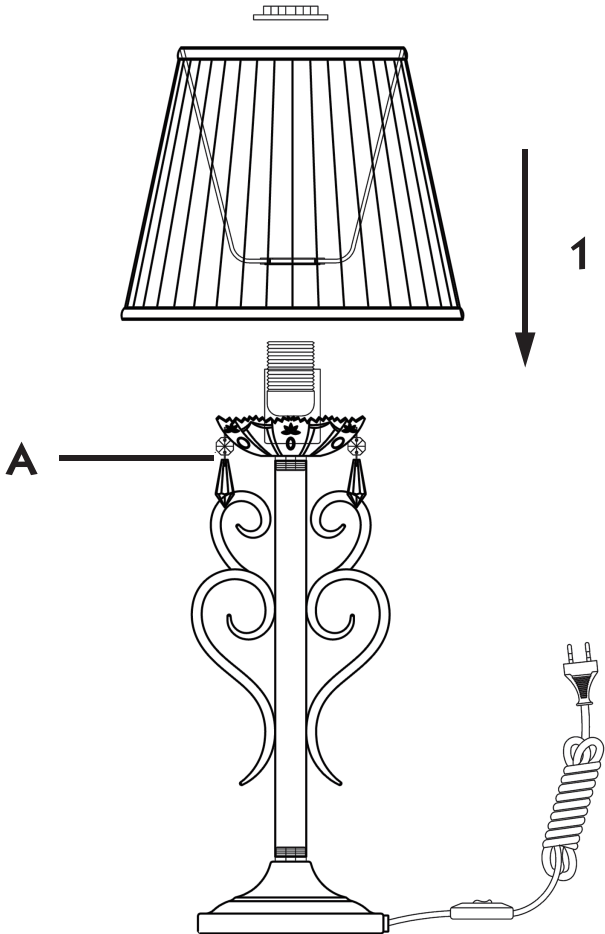

Instruction

Collection: Elegant
Series: Triumph
Model: ARM288-00-G
Mobile

A = 4

1 x E14 (40w)

MAYTONI
DECORATIVE LIGHTING

www.maytoni.de