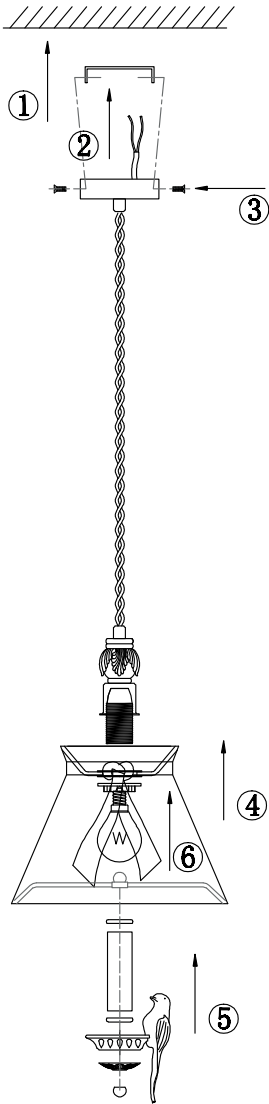

Instruction

Collection: Elegant
Series: Bird
Model: ARM013-PL-01-W
Ceiling

1 x E14 (40w)

MAYTONI
DECORATIVE LIGHTING

www.maytoni.de