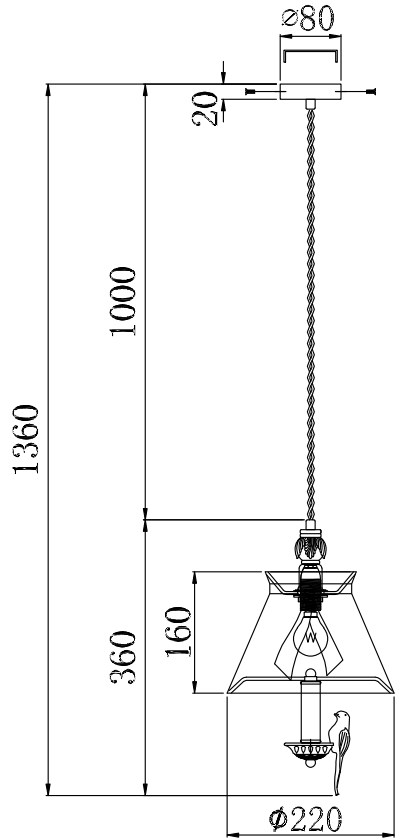

Instruction

Collection: Elegant
Series: Bird
Model: ARM013-PL-01-W
Ceiling

1 x E14 (40w)

MAYTONI
DECORATIVE LIGHTING

www.maytoni.de