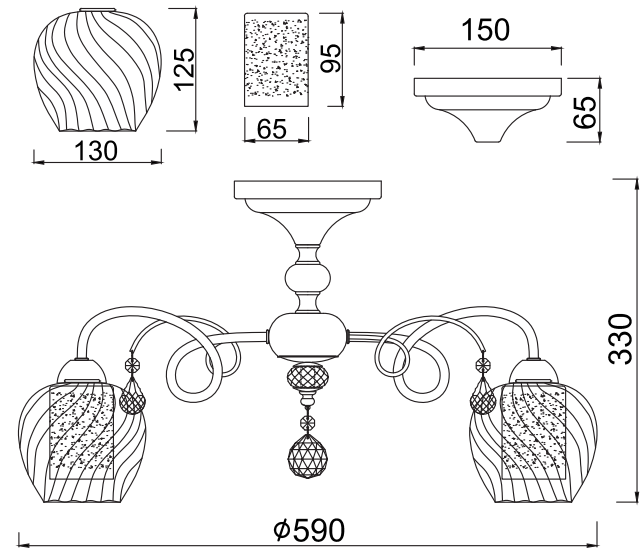

# INSTRUCTION

MODEL: FR2663-PL-05-CH

5 X E14 (40W)

FREYA-LIGHT.COM