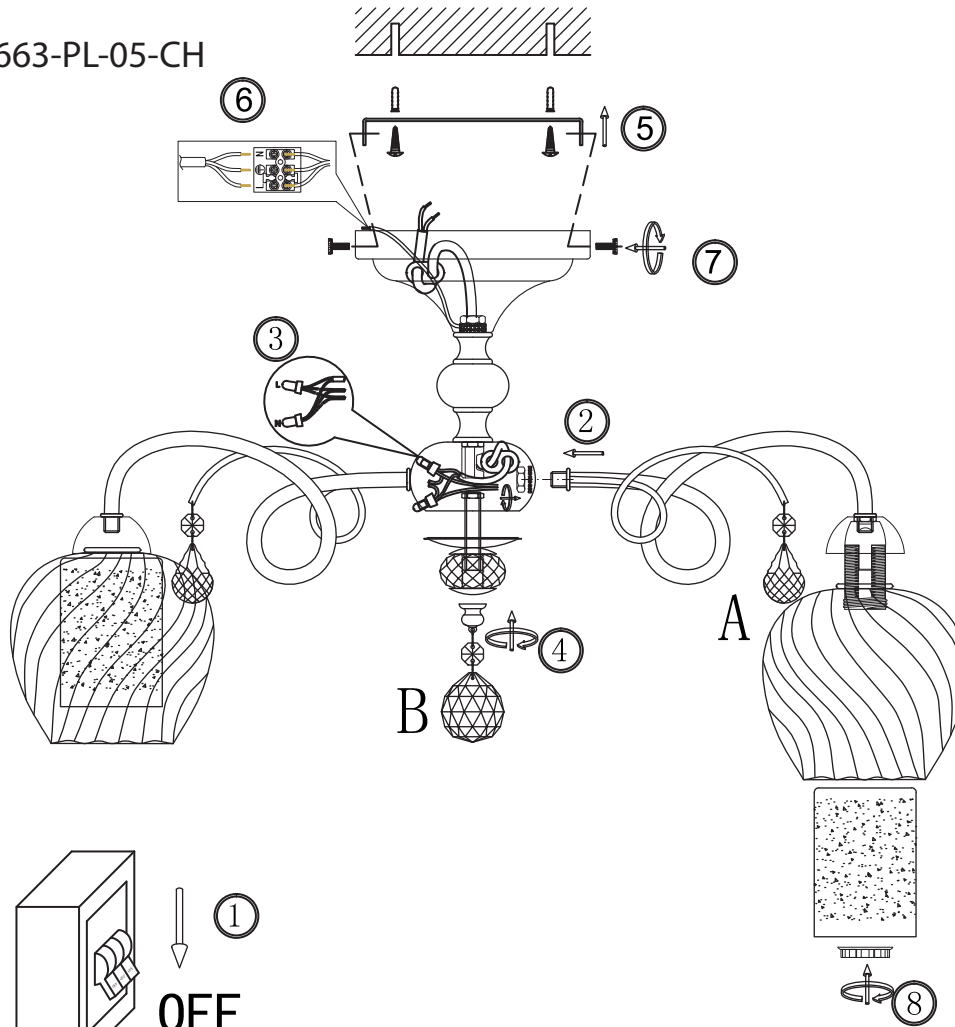

# INSTRUCTION

MODEL: FR2663-PL-05-CH

5 X E14 (40W)

FREYA-LIGHT.COM