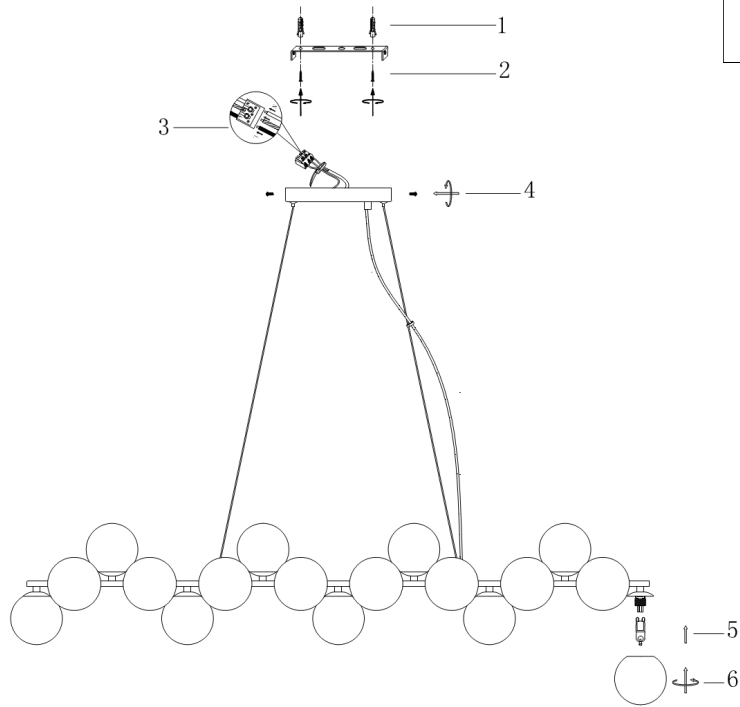

Instruction

Collection: MODERN
Series: DALLAS
Model: MOD547PL-25G
Ceiling

- Ceiling

25 x G9 (28W)

MAYTONI
DECORATIVE LIGHTING

www.maytoni.de