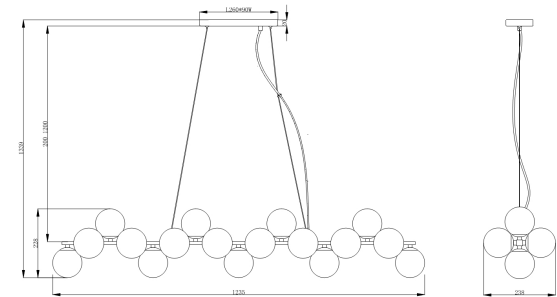

Instruction

Collection: MODERN
Series: DALLAS
Model: MOD547PL-25G
Ceiling

- Ceiling

25 x G9 (28W)

MAYTONI
DECORATIVE LIGHTING

www.maytoni.de