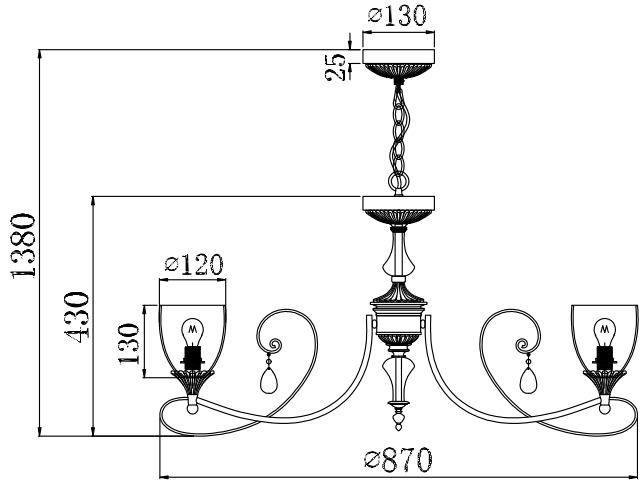

# Instruction

Collection: Royal Classic  
 Series: Sabina  
 Model: RC145-PL-07-MG  
 Pendant Lamps

A=7

- Pendant Lamps

7 x E14 (60w)

**MAYTONI**  
 DECORATIVE LIGHTING

[www.maytoni.de](http://www.maytoni.de)