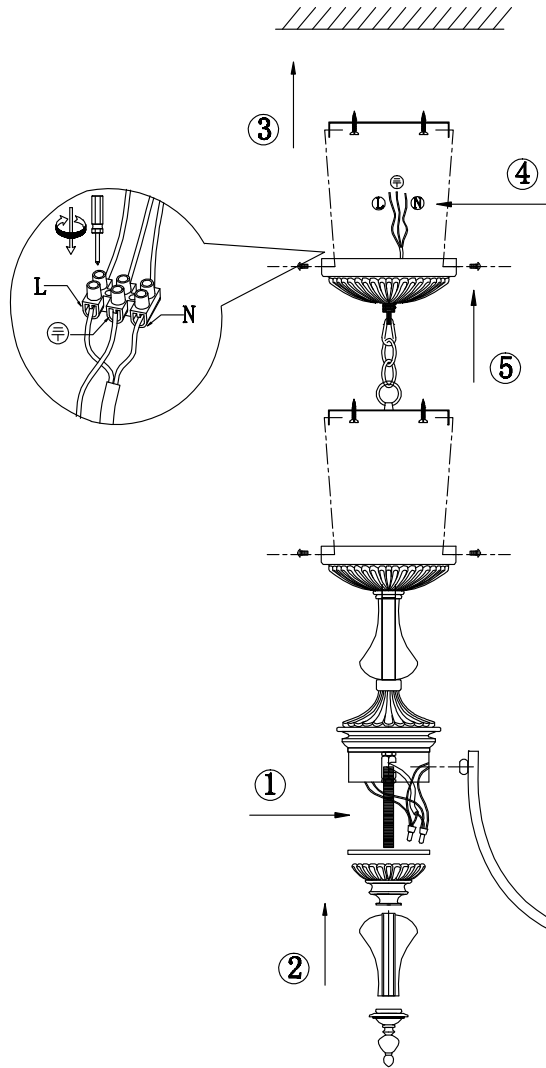

# Instruction

Collection: Royal Classic  
 Series: Sabina  
 Model: RC145-PL-07-MG  
 Pendant Lamps

A=7

- Pendant Lamps

7 x E14 (60w)

**MAYTONI**  
 DECORATIVE LIGHTING

[www.maytoni.de](http://www.maytoni.de)