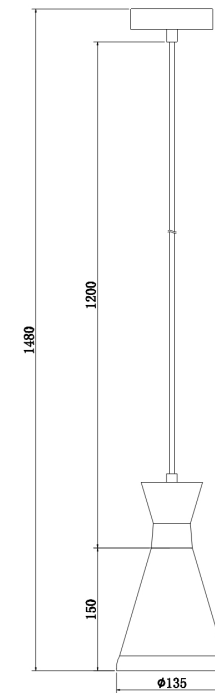

Instruction

Collection: PENDANT
Series: KENDAL
Model: P111-PL-135-G
Ceiling

- Ceiling

1 x E14 (40W)

MAYTONI
DECORATIVE LIGHTING

www.maytoni.de