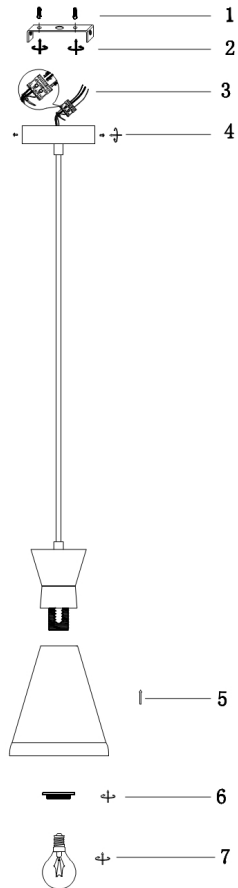

Instruction

Collection: PENDANT
Series: KENDAL
Model: P111-PL-135-G
Ceiling

- Ceiling

1 x E14 (40W)

MAYTONI
DECORATIVE LIGHTING

www.maytoni.de