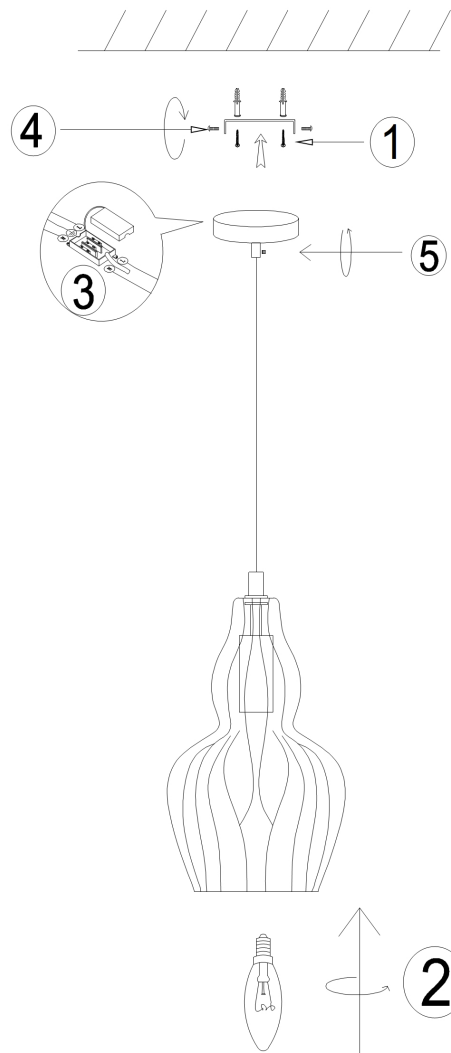

Instruction

Collection: PENDANT
Series: EUSTOMA
Model: MOD238-PL-01-TR
Ceiling

- Ceiling

1 x E14 (40W)

MAYTONI
DECORATIVE LIGHTING

www.maytoni.de