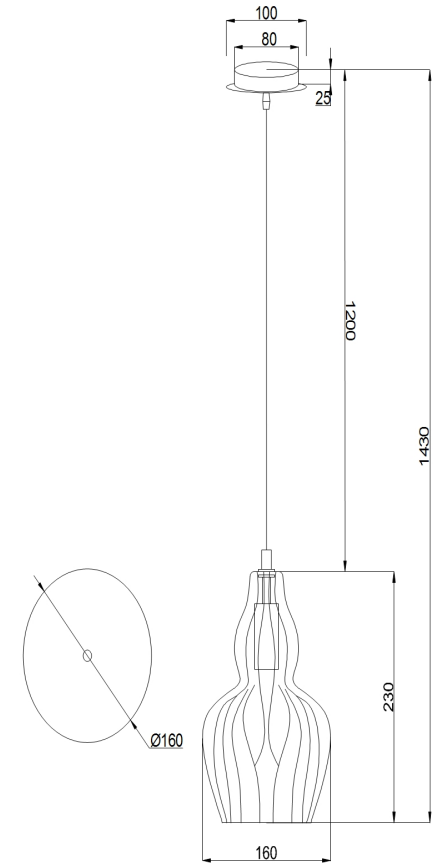

Instruction

Collection: PENDANT
Series: EUSTOMA
Model: MOD238-PL-01-TR
Ceiling

- Ceiling

1 x E14 (40W)

MAYTONI
DECORATIVE LIGHTING

www.maytoni.de