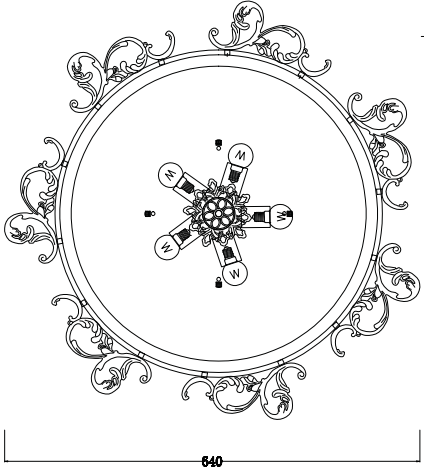

Instruction

Collection: Wall & Ceiling
Series: Speria
Model: C900-CL-05-R
Ceiling Lamps

 - Ceiling Lamps

5 x E14 (40w)

MAYTONI
DECORATIVE LIGHTING

www.maytoni.de