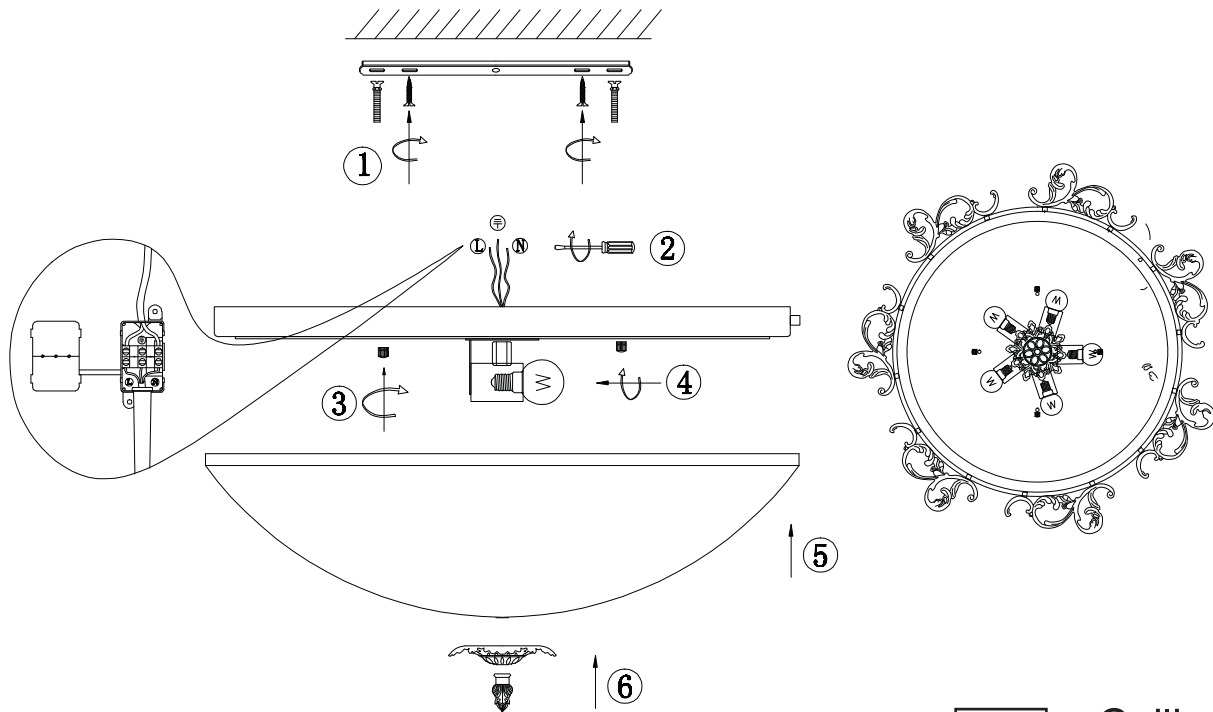

Instruction

Collection: Wall & Ceiling
Series: Speria
Model: C900-CL-05-R
Ceiling Lamps

 - Ceiling Lamps

5 x E14 (40w)

MAYTONI
DECORATIVE LIGHTING

www.maytoni.de