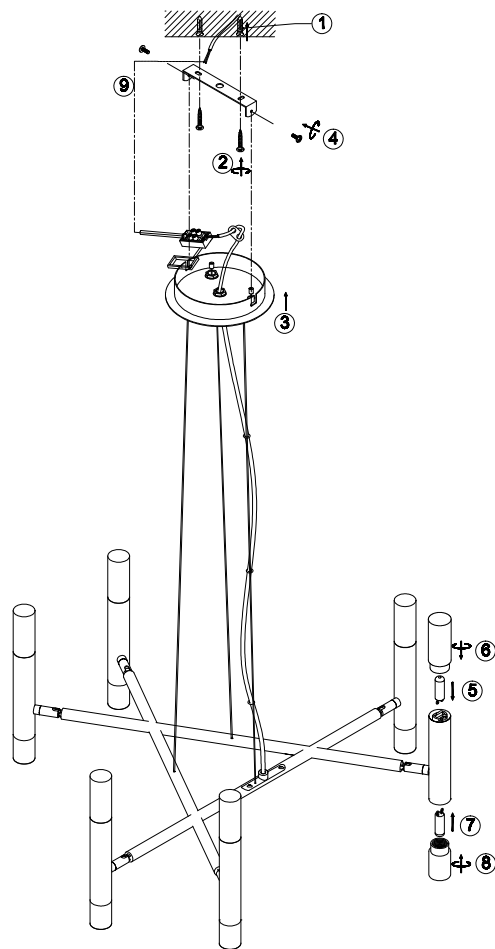

# Instruction

MOD031PL-12B

12 x G9 (25W)

Model: MOD031PL-12B  
Collection: Modern  
Series: Eclipse

Ceiling Lamps