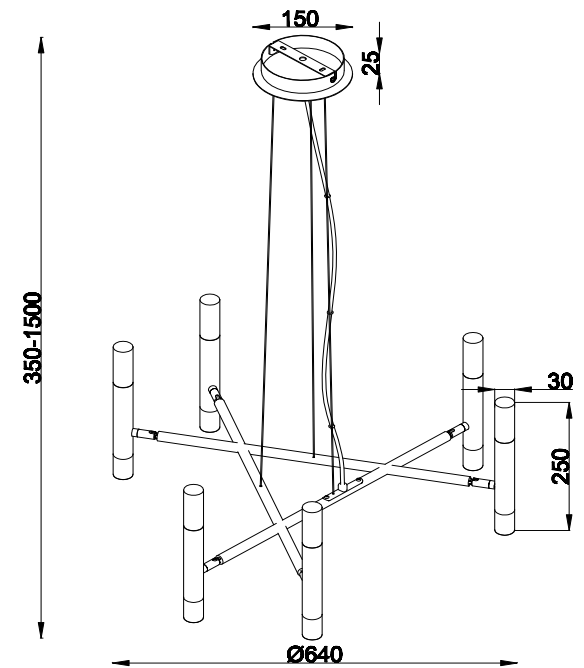

# Instruction

MOD031PL-12B

12 x G9 (25W)

Model: MOD031PL-12B  
Collection: Modern  
Series: Eclipse

Ceiling Lamps