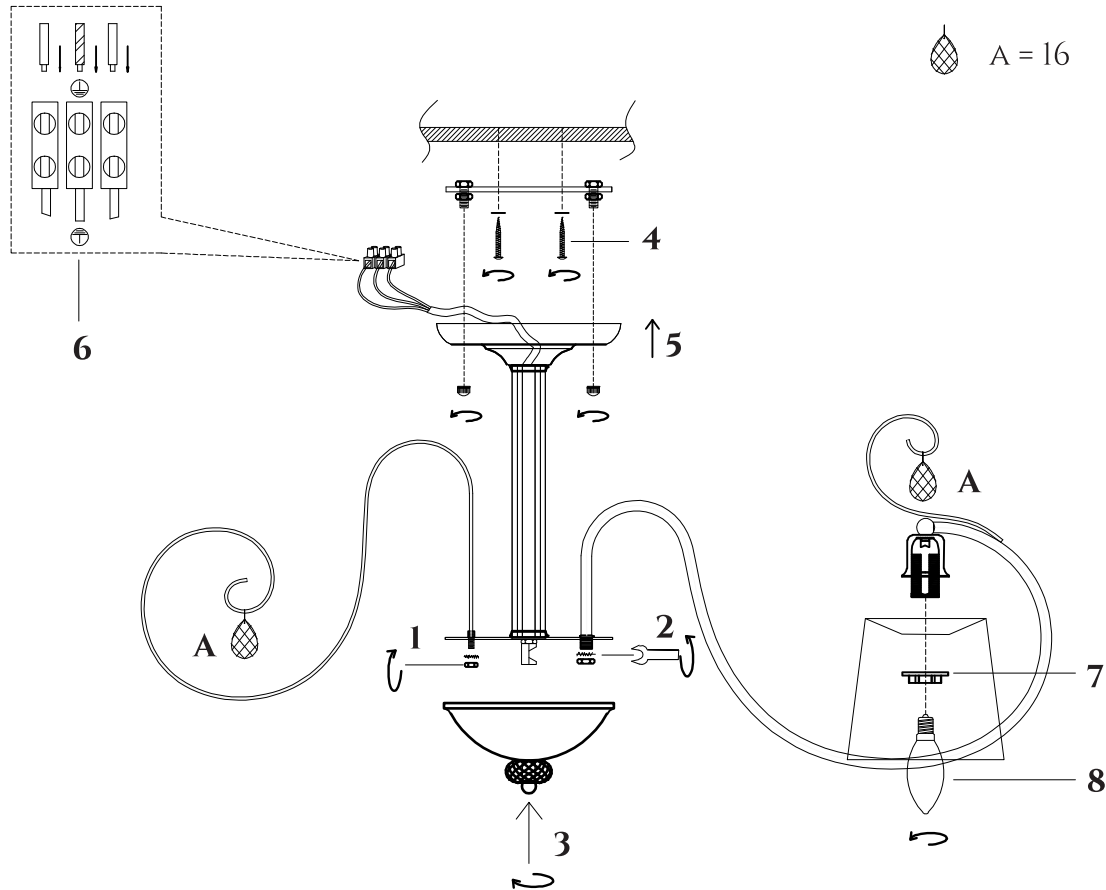

# INSTRUCTION

**MODEL:** FR2020-CL-08-BG  
CHANDELIER

8 X E14 (40W)

FREYA-LIGHT.COM