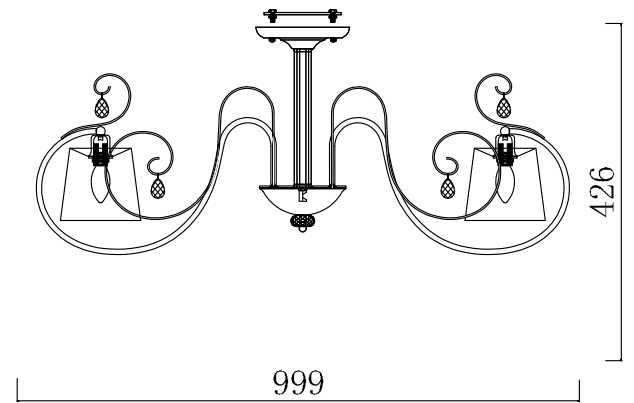

# INSTRUCTION

**MODEL:** FR2020-CL-08-BG  
CHANDELIER

8 X E14 (40W)

FREYA-LIGHT.COM