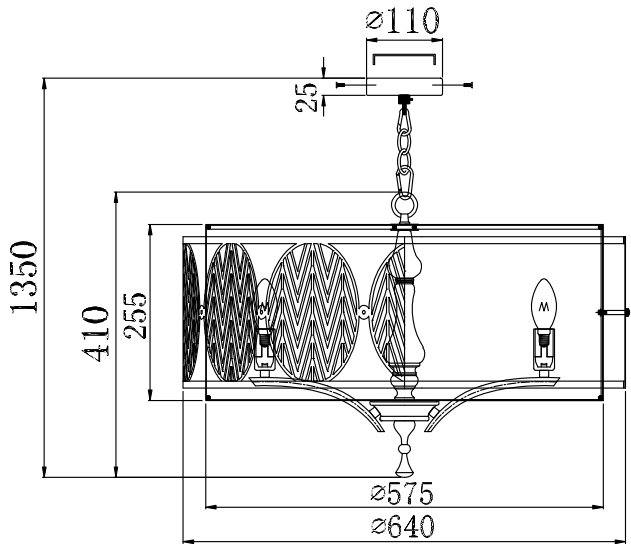

Instruction

Collection: House
 Series: Leaf
 Model: H425-PL-07-G
 Suspended

7 x E14 (40w)

MAYTONI
 DECORATIVE LIGHTING

www.maytoni.de