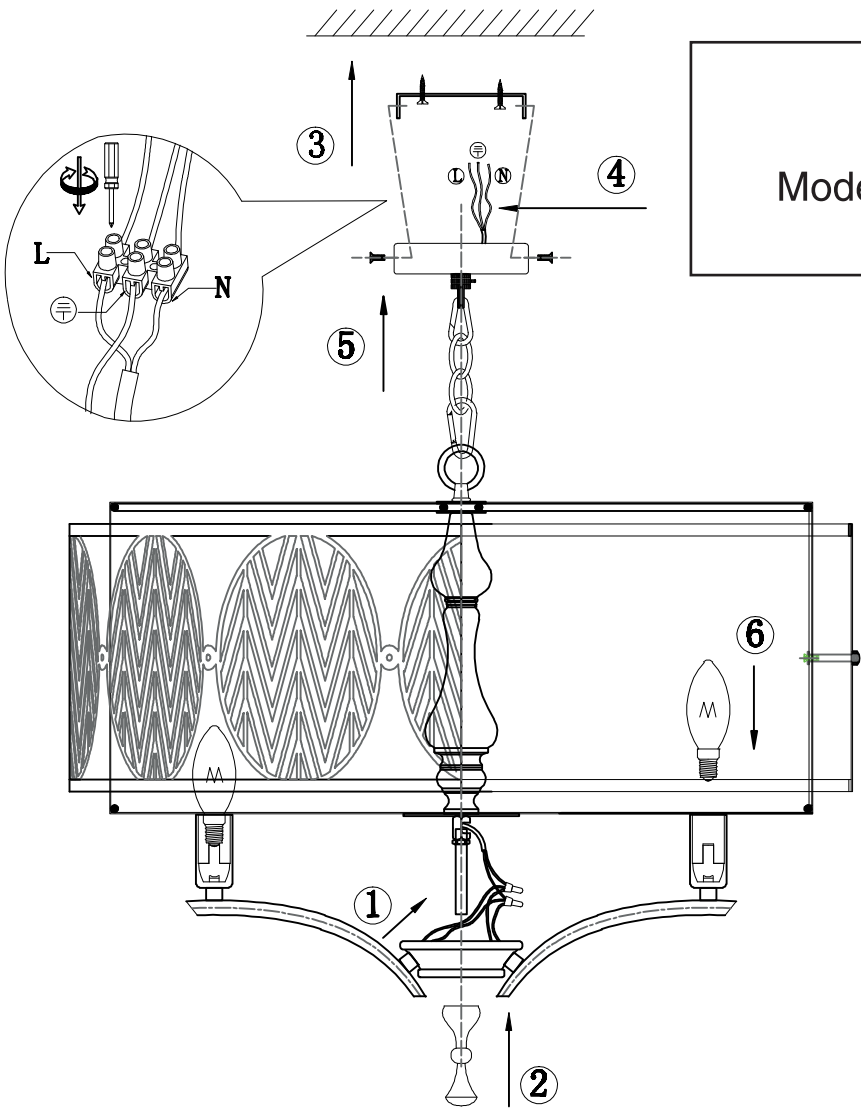

Instruction

Collection: House
 Series: Leaf
 Model: H425-PL-07-G
 Suspended

7 x E14 (40w)

MAYTONI
 DECORATIVE LIGHTING

www.maytoni.de